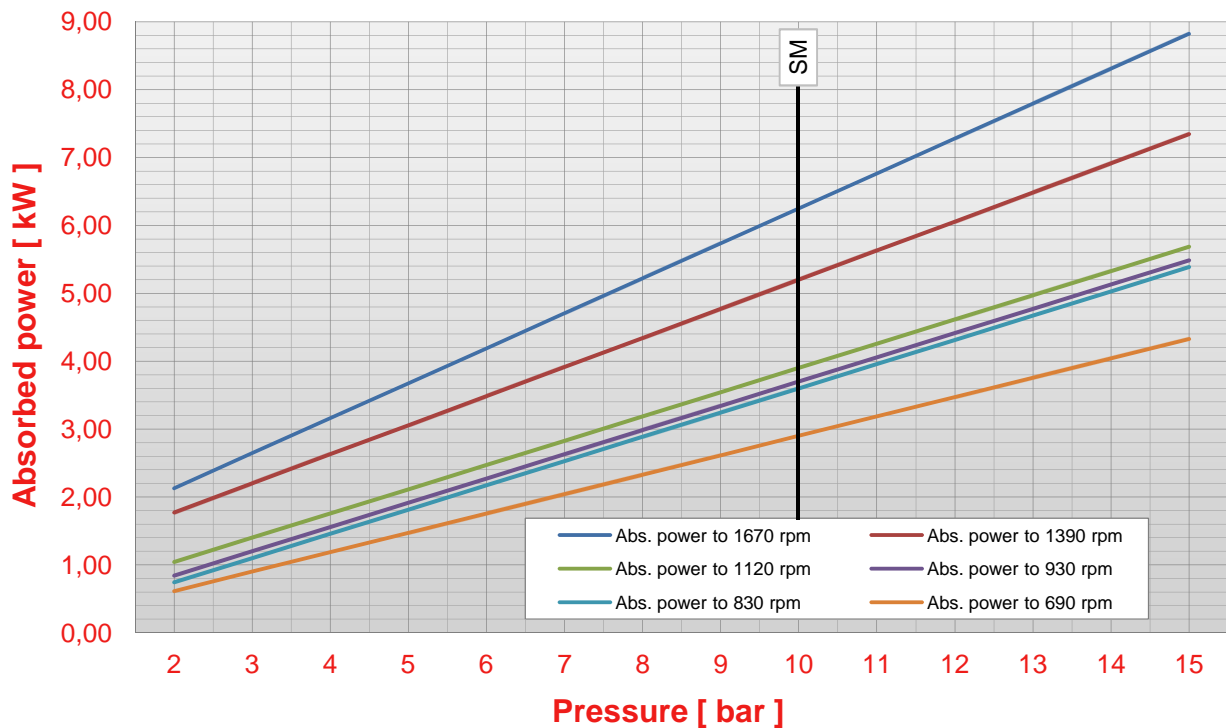

POMPE CUCCHI

S SM 200

Pump S 200 pressure - flow rate chart (viscosity 50 cps)

Pump S 200 pressure - abs. power chart (viscosity 50 cps)

Max pressure pumps range SM: 10 bar