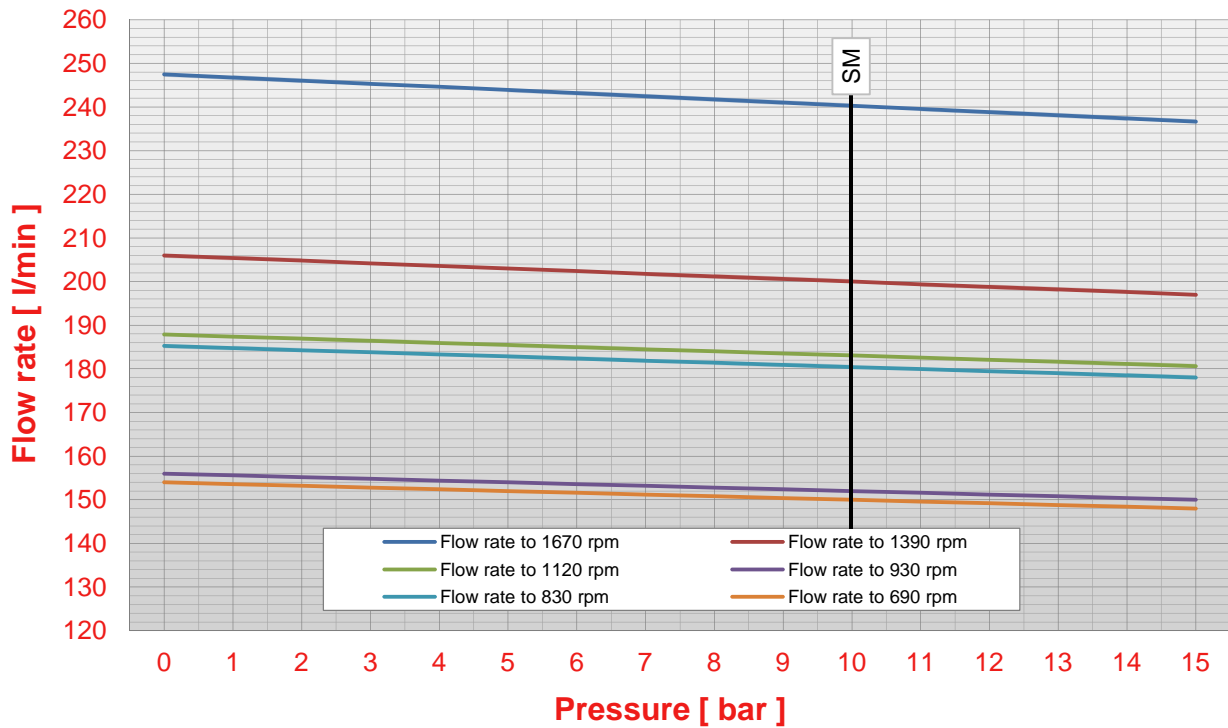

POMPE CUCCHI

S SM 200

Pump S 200 pressure - flow rate chart (viscosity 50 cps)

Pump S 200 pressure - abs. power chart (viscosity 50 cps)

Max pressure pumps range SM: 10 bar