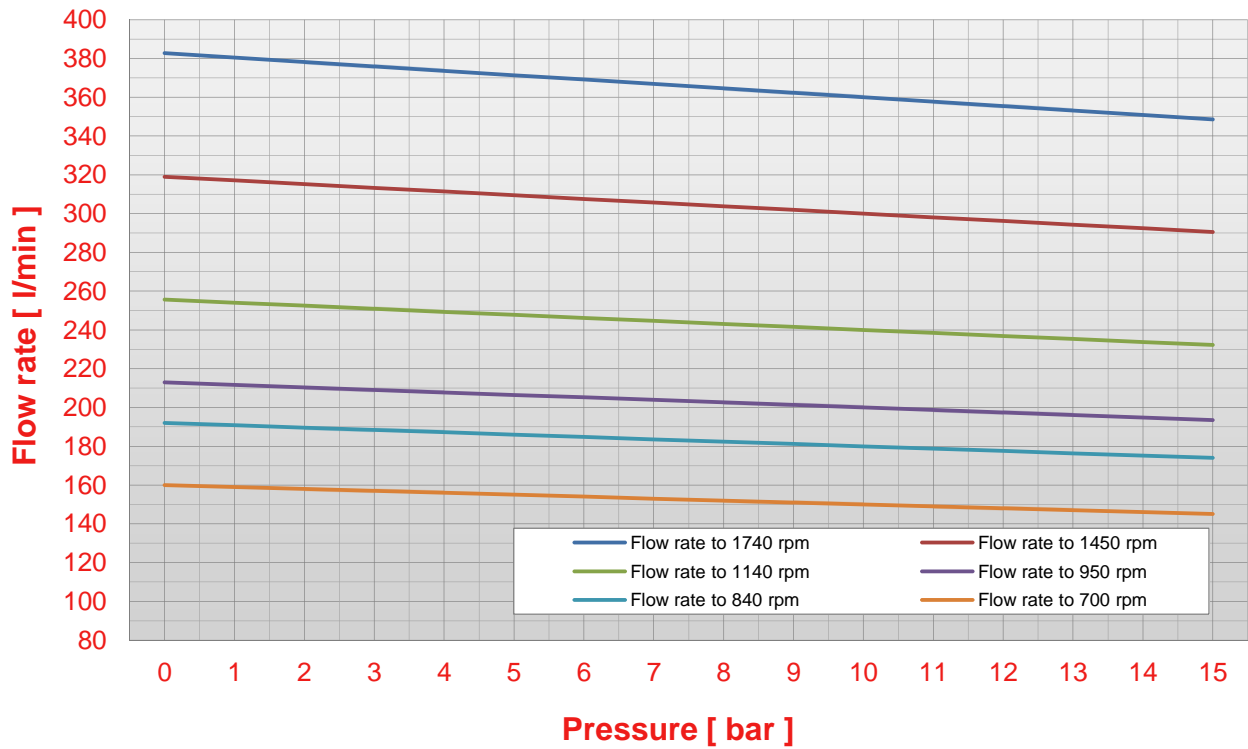

POMPE CUCCHI

S 300

Pump S 300 pressure - flow rate chart (viscosity 50 cps)

Pump S 300 pressure - abs. power chart (viscosity 50 cps)