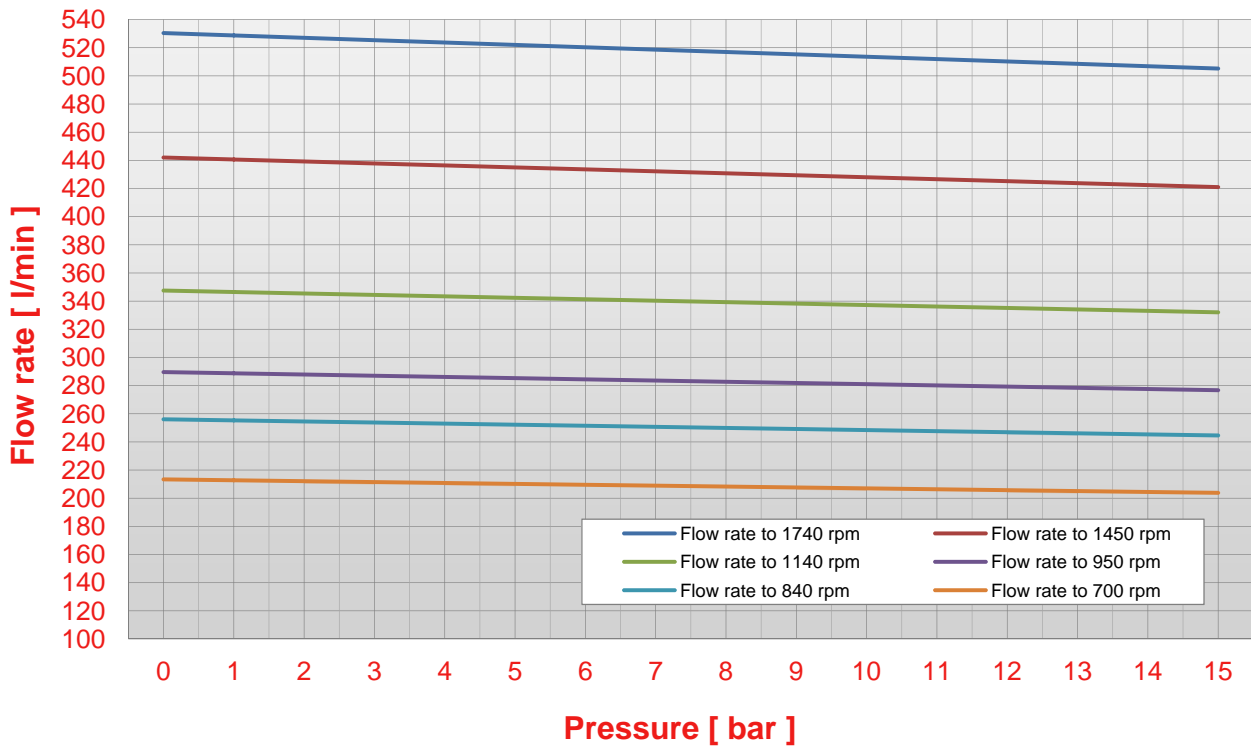

POMPE CUCCHI

S 400

Pump S 400 pressure - flow rate chart (viscosity 50 cps)

Pump S 400 pressure - abs. power chart (viscosity 50 cps)