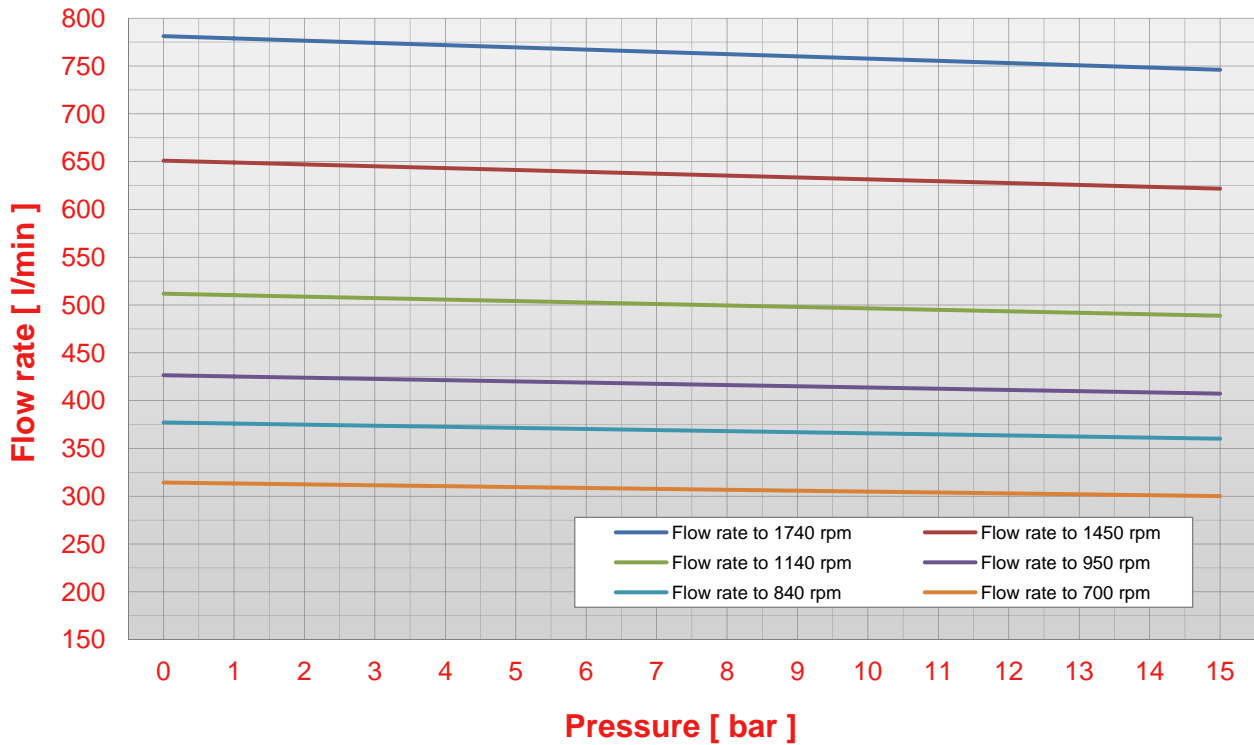

POMPE CUCCHI

## S 600

Pump S 600 pressure - flow rate chart (viscosity 50 cps)

Pump S 600 pressure - abs. power chart (viscosity 50 cps)