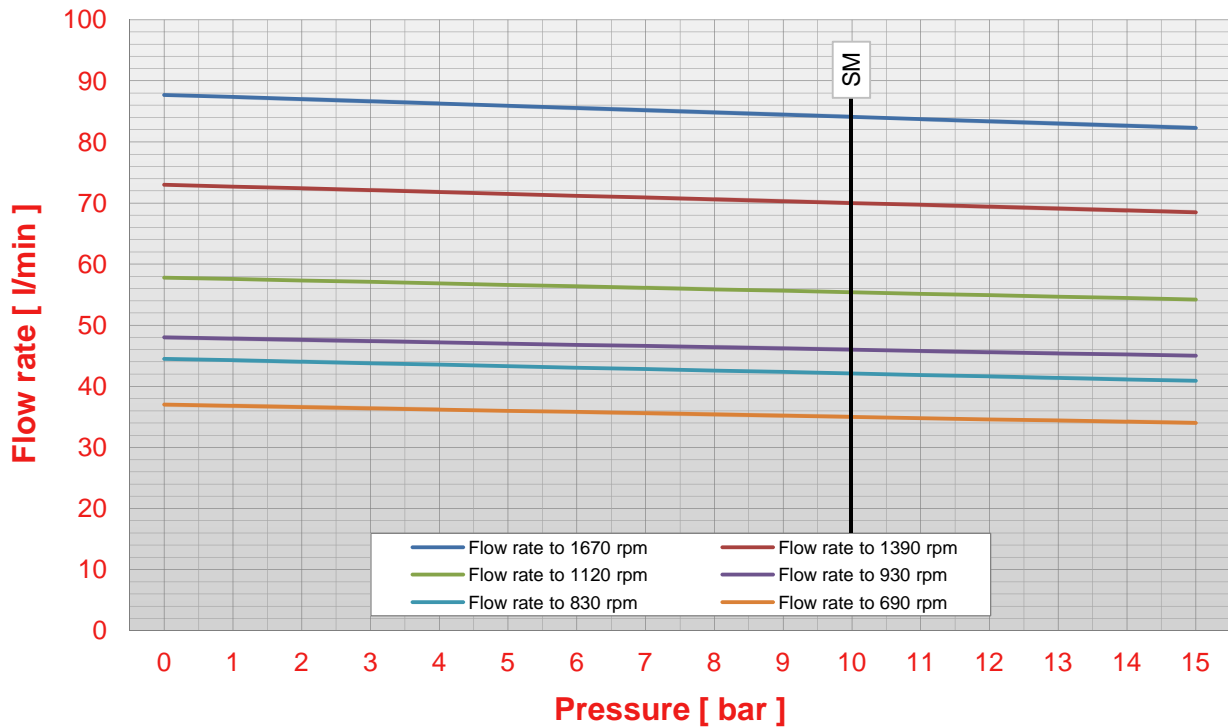

S SM 70

Pump S 70 pressure - flow rate chart (viscosity 50 cps)

Pump S 70 pressure - abs. power chart (viscosity 50 cps)

Max pressure pumps range SM: 10 bar