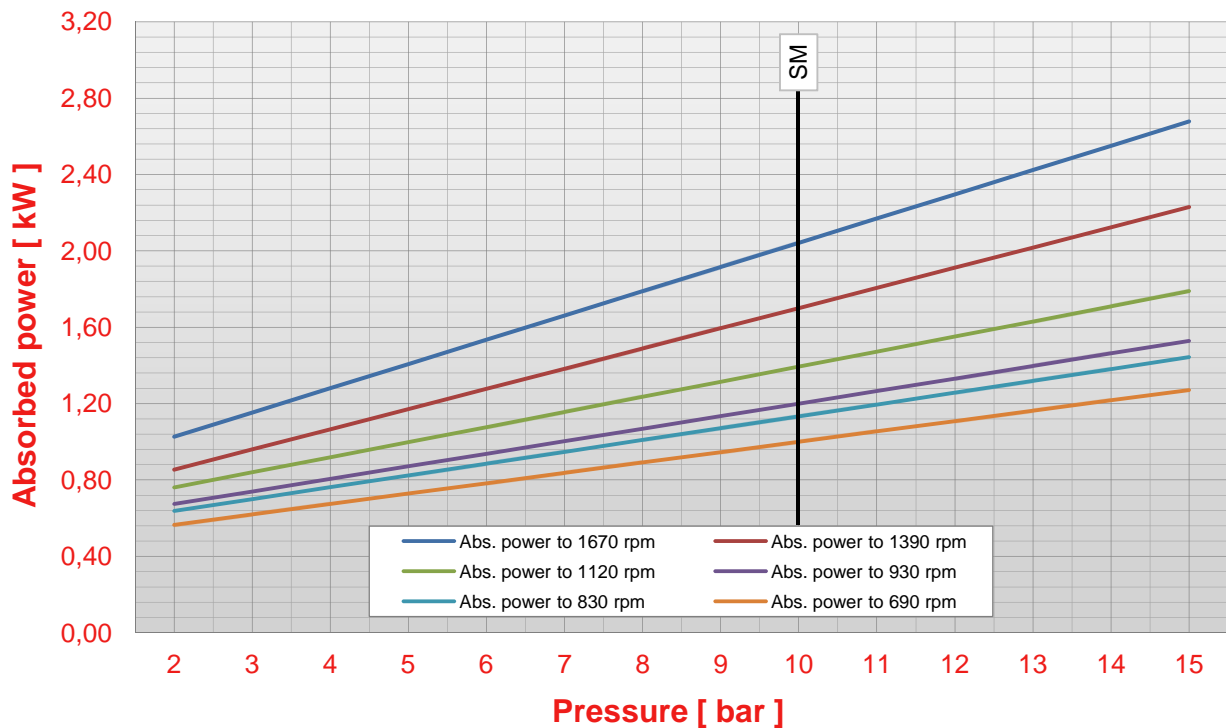

S SM 70

Pump S 70 pressure - flow rate chart (viscosity 50 cps)

Pump S 70 pressure - abs. power chart (viscosity 50 cps)

Max pressure pumps range SM: 10 bar