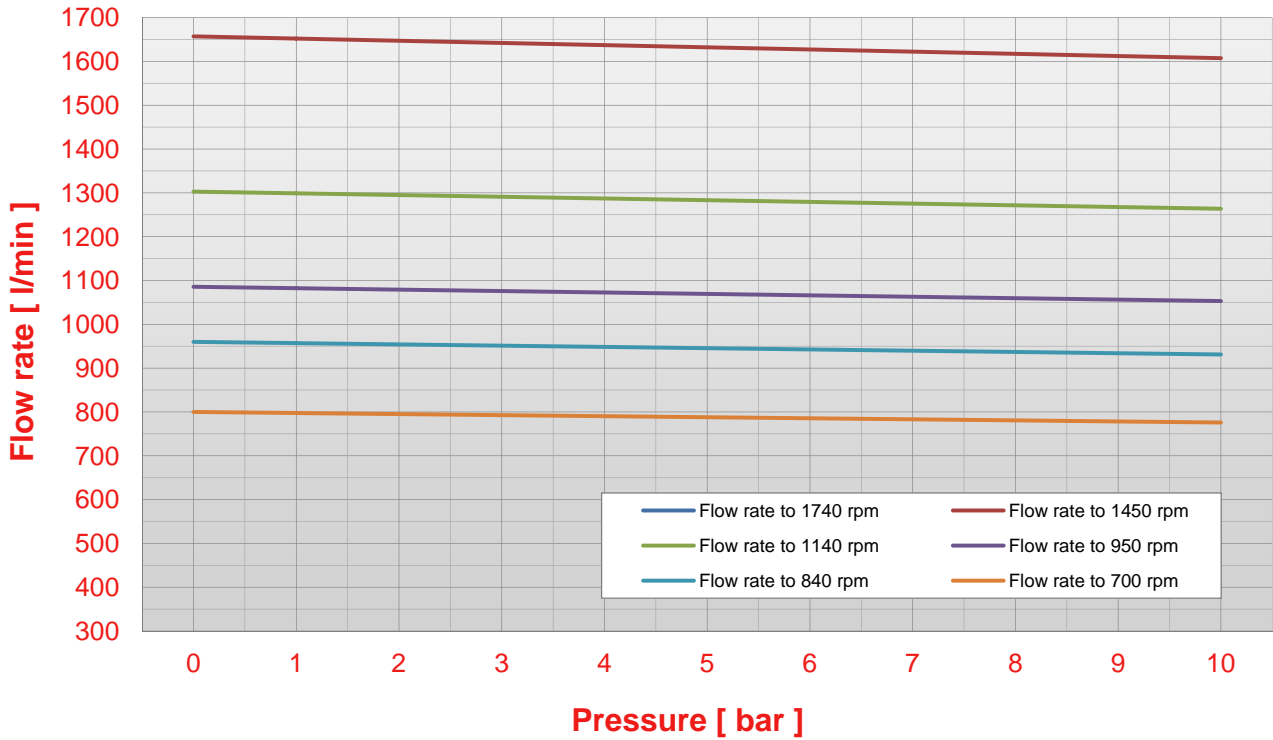

## S M60

**Pump N M60 pressure - flow rate chart (viscosity 50 cps)**

**Pump N M60 pressure - abs. power chart (viscosity 50 cps)**