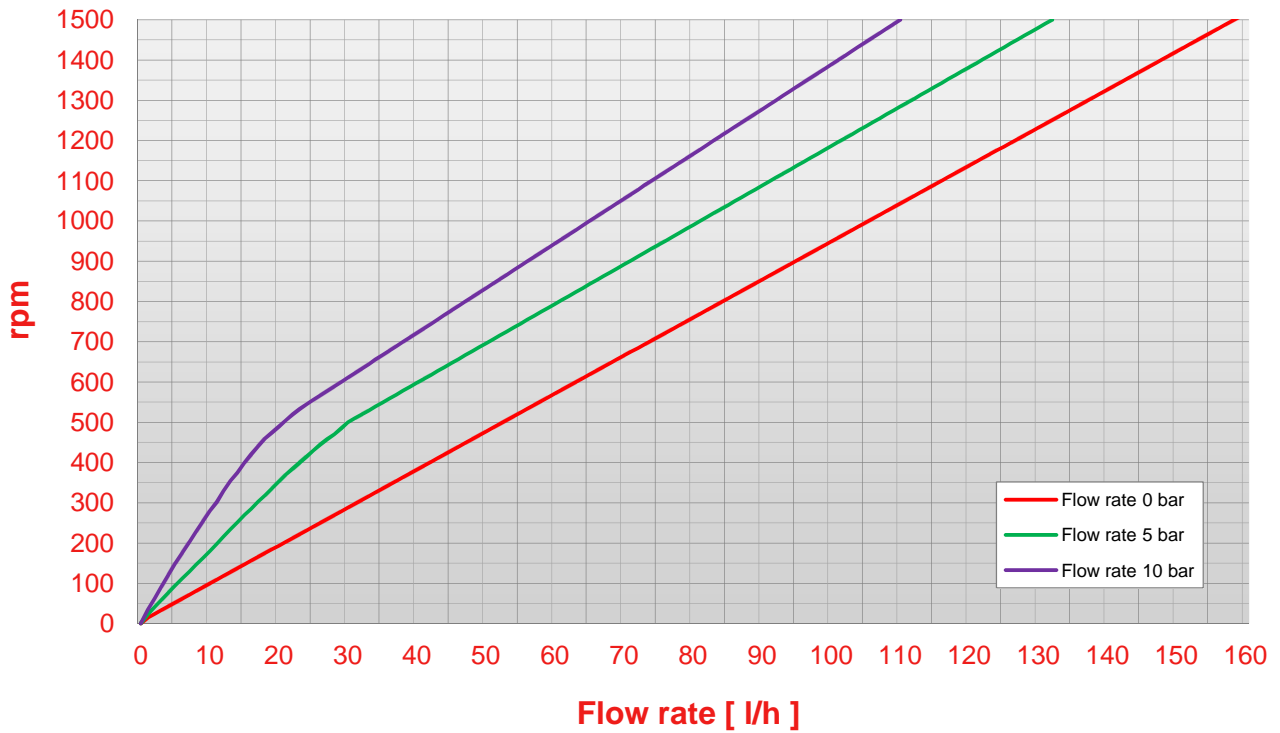

POMPE CUCCHI

WP 2

Pump WP 2 rpm - flow rate chart (viscosity 1 cps)

Pump WP 2 rpm - flow rate chart (viscosity 50 cps)

POMPE CUCCHI

WP 2

Pump WP 2 pressure - abs. power chart (viscosity 50 cps)