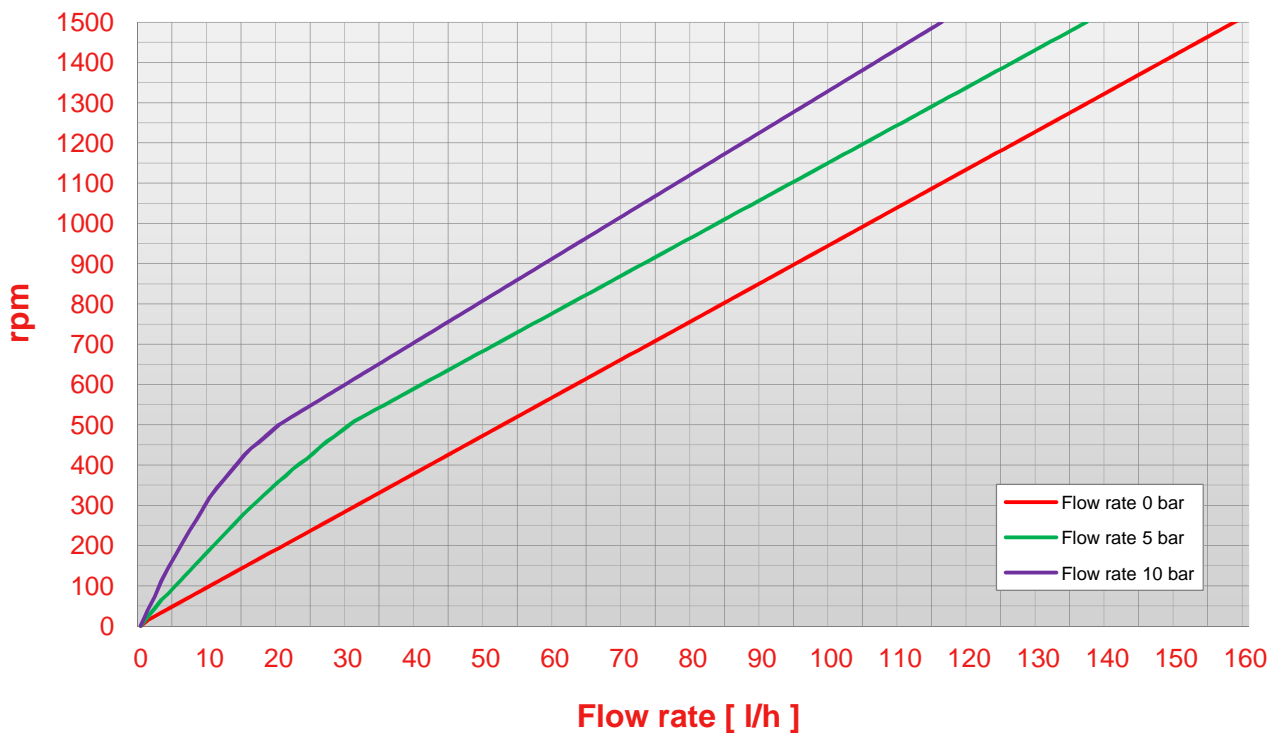

POMPE CUCCHI

WP 2

Pump WP 2 rpm - flow rate chart (viscosity 1 cps)

Pump WP 2 rpm - flow rate chart (viscosity 50 cps)

POMPE CUCCHI

WP 2

Pump WP 2 pressure - abs. power chart (viscosity 50 cps)