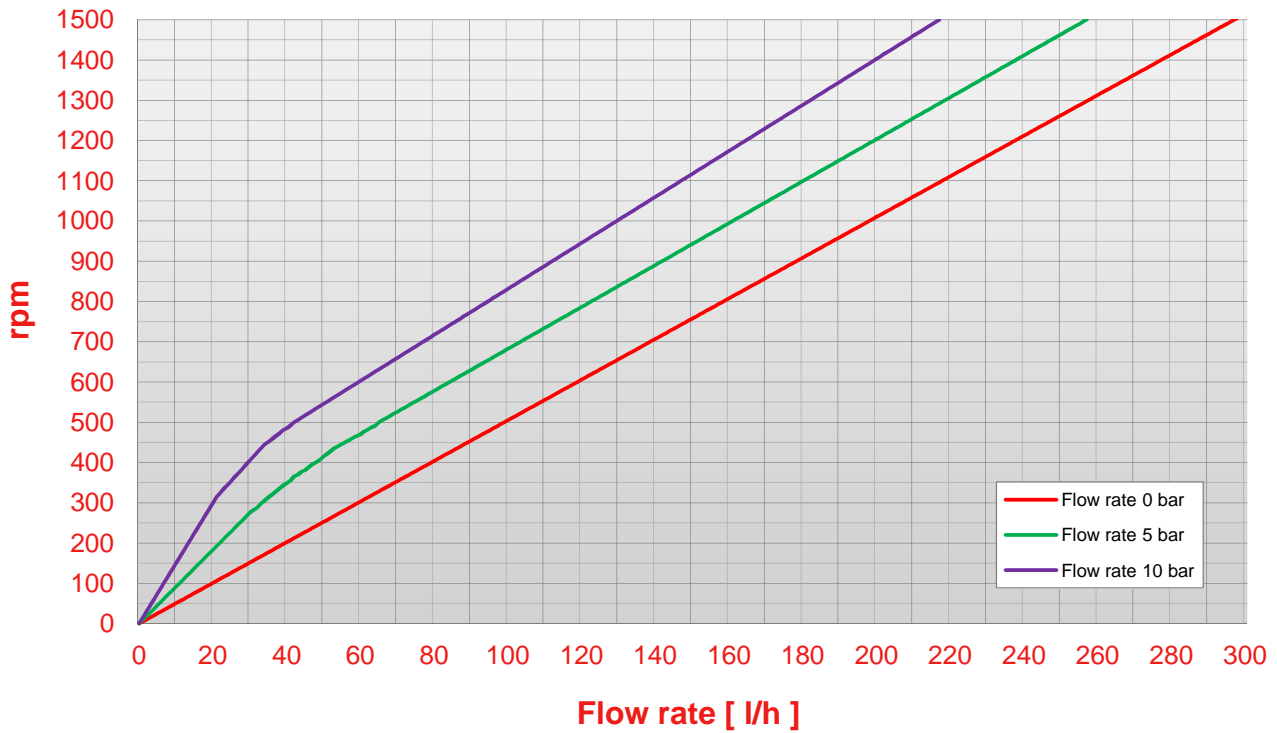

POMPE CUCCHI

WP 4

Pump WP 4 rpm - flow rate chart (viscosity 1 cps)

Pump WP 4 rpm - flow rate chart (viscosity 50 cps)

POMPE CUCCHI

WP 4