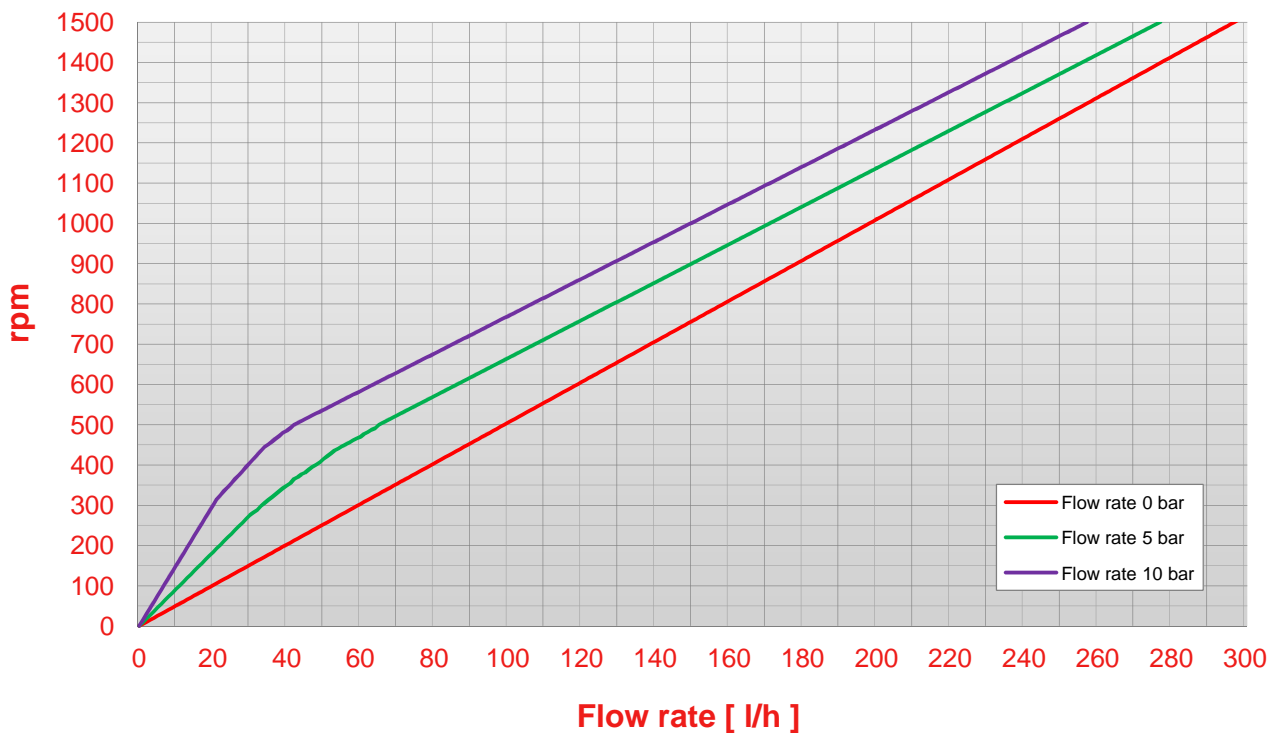

POMPE CUCCHI

WP 4

Pump WP 4 rpm - flow rate chart (viscosity 1 cps)

Pump WP 4 rpm - flow rate chart (viscosity 50 cps)

POMPE CUCCHI

WP 4