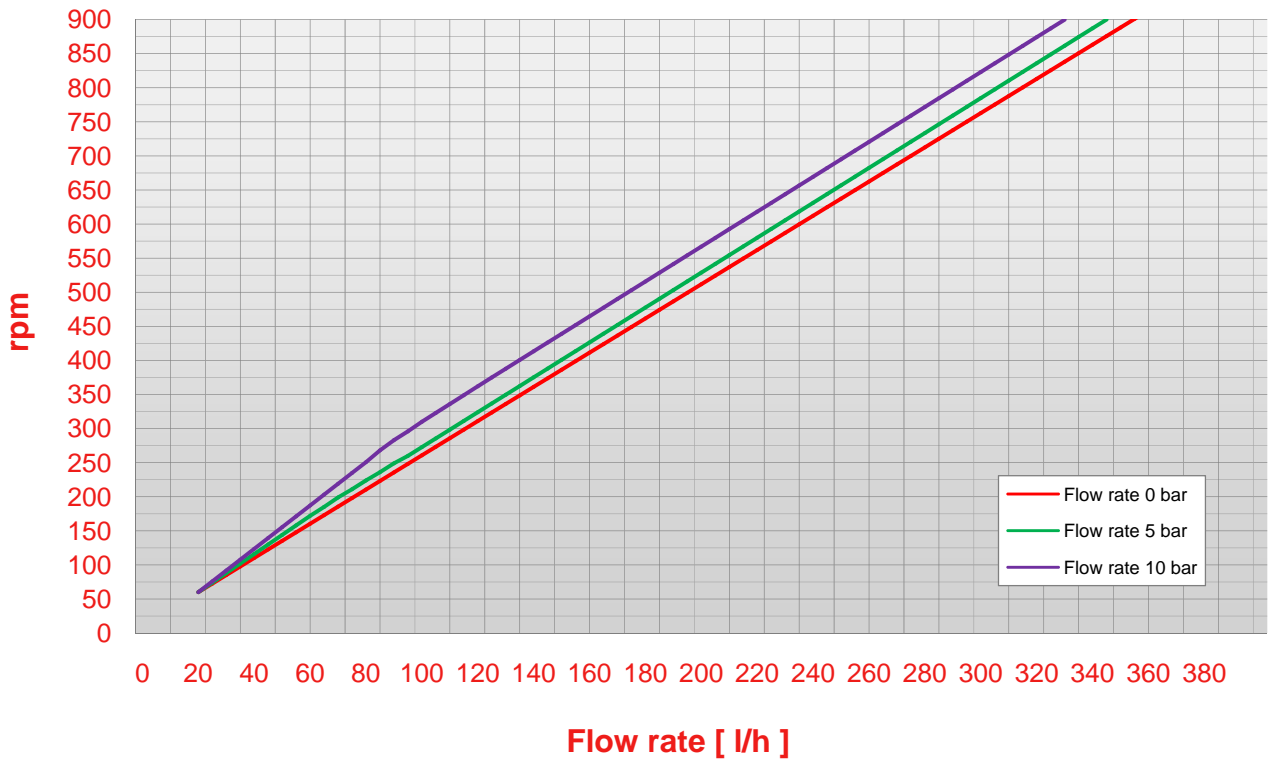

POMPE CUCCHI

N 10

Pump N 10 rpm - flow rate chart (viscosity 1 cps)

Pump N 10 rpm - flow rate chart (viscosity 100 cps)

POMPE CUCCHI

N 10

Pump N 10 rpm - flow rate chart (viscosity 1000 cps)

Pump N 10 pressure - abs. power chart (viscosity 50 cps)