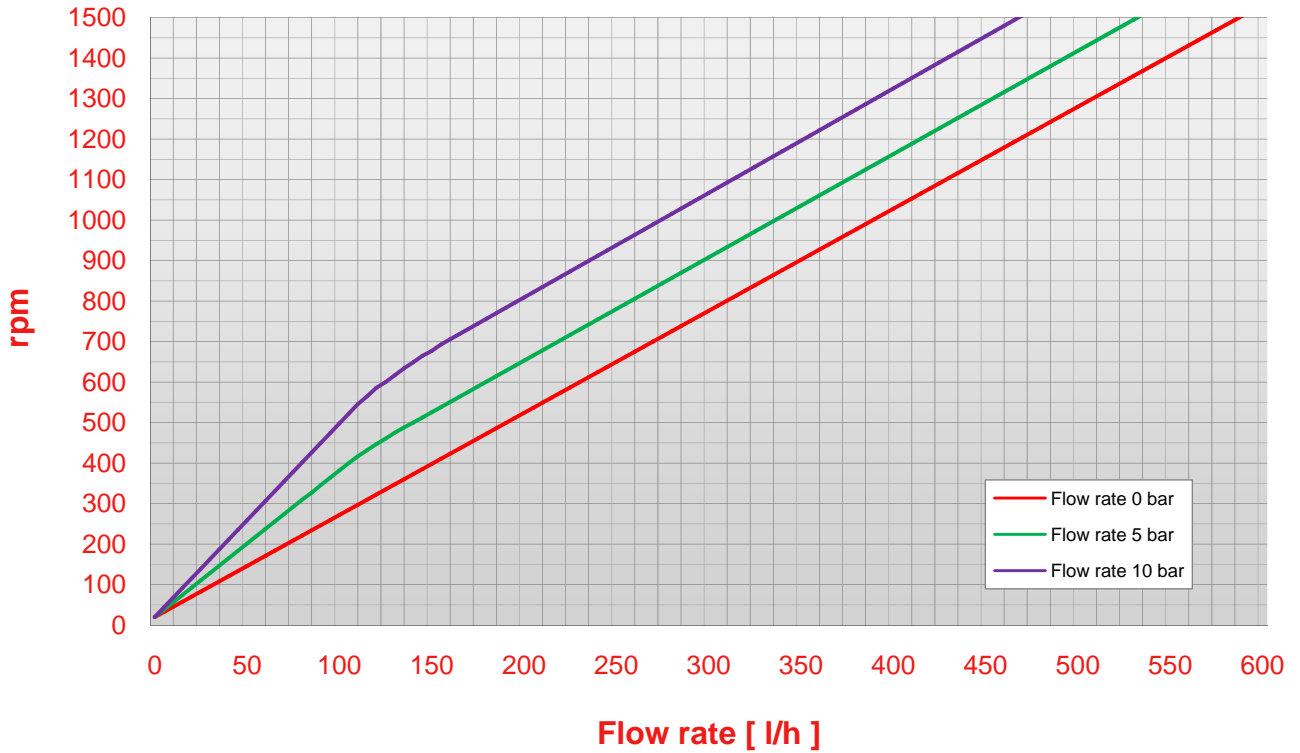

POMPE CUCCHI

N 10

Pump N 10 rpm - flow rate chart (viscosity 1 cps)

Pump N 10 rpm - flow rate chart (viscosity 100 cps)

POMPE CUCCHI

N 10

Pump N 10 rpm - flow rate chart (viscosity 1000 cps)

Pump N 10 pressure - abs. power chart (viscosity 50 cps)