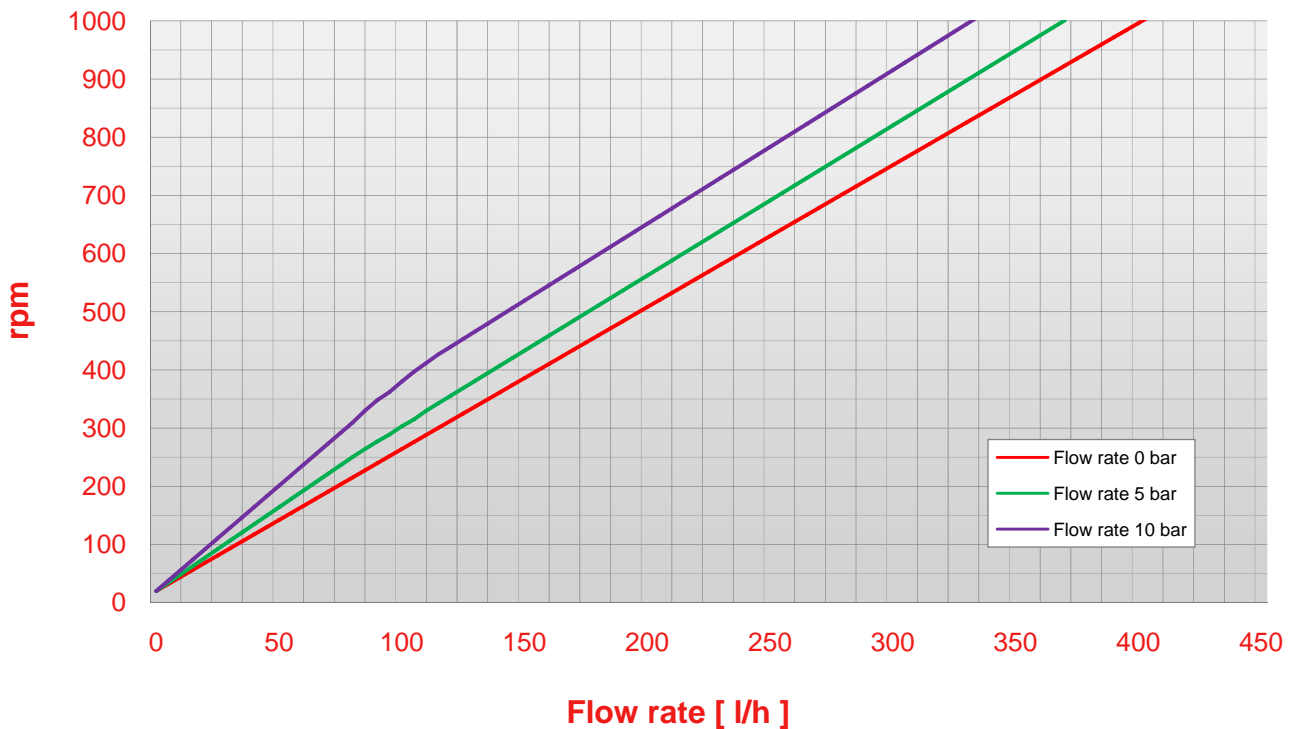

POMPE CUCCHI

N 10

Pump N 10 rpm - flow rate chart (viscosity 1 cps)

Pump N 10 rpm - flow rate chart (viscosity 100 cps)

POMPE CUCCHI

N 10

Pump N 10 rpm - flow rate chart (viscosity 1000 cps)

Pump N 10 pressure - abs. power chart (viscosity 50 cps)