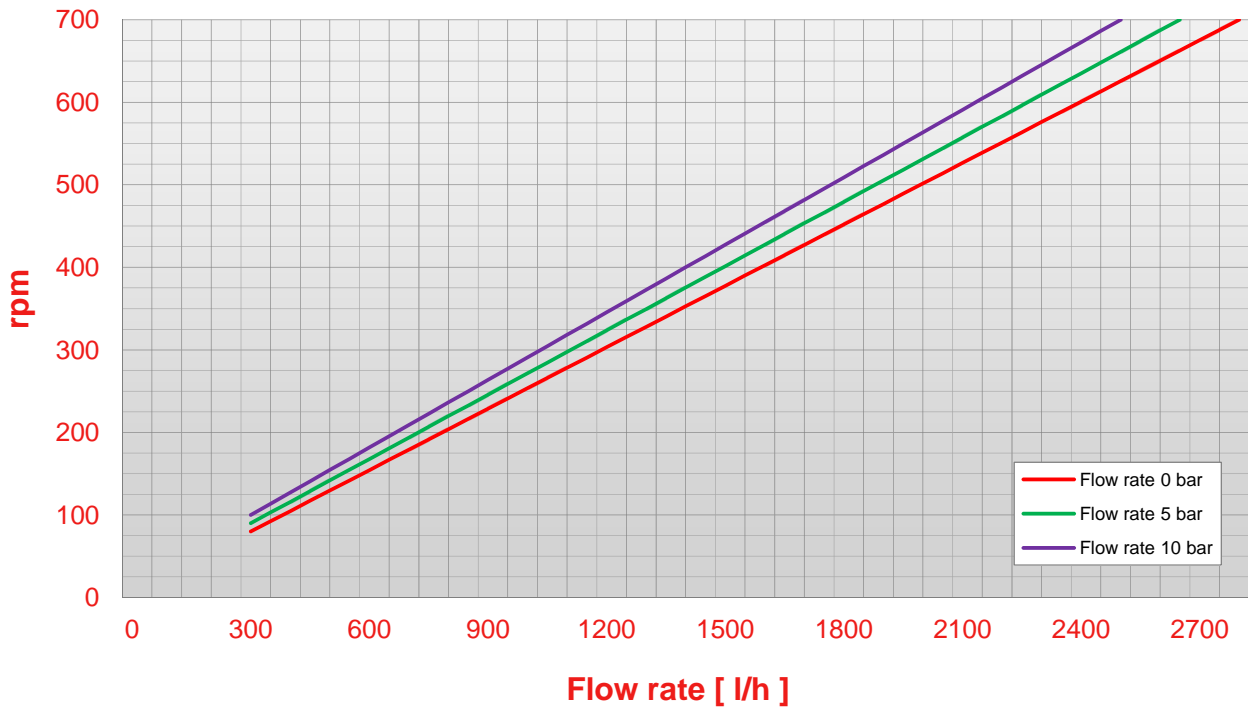

POMPE CUCCHI

N 100

Pump N 100 rpm - flow rate chart (viscosity 1 cps)

Pump N 100 rpm - flow rate chart (viscosity 100 cps)

POMPE CUCCHI

N 100

Pump N 100 rpm - flow rate chart (viscosity 1000 cps)

Pump N 100 pressure - abs. power chart (viscosity 50 cps)