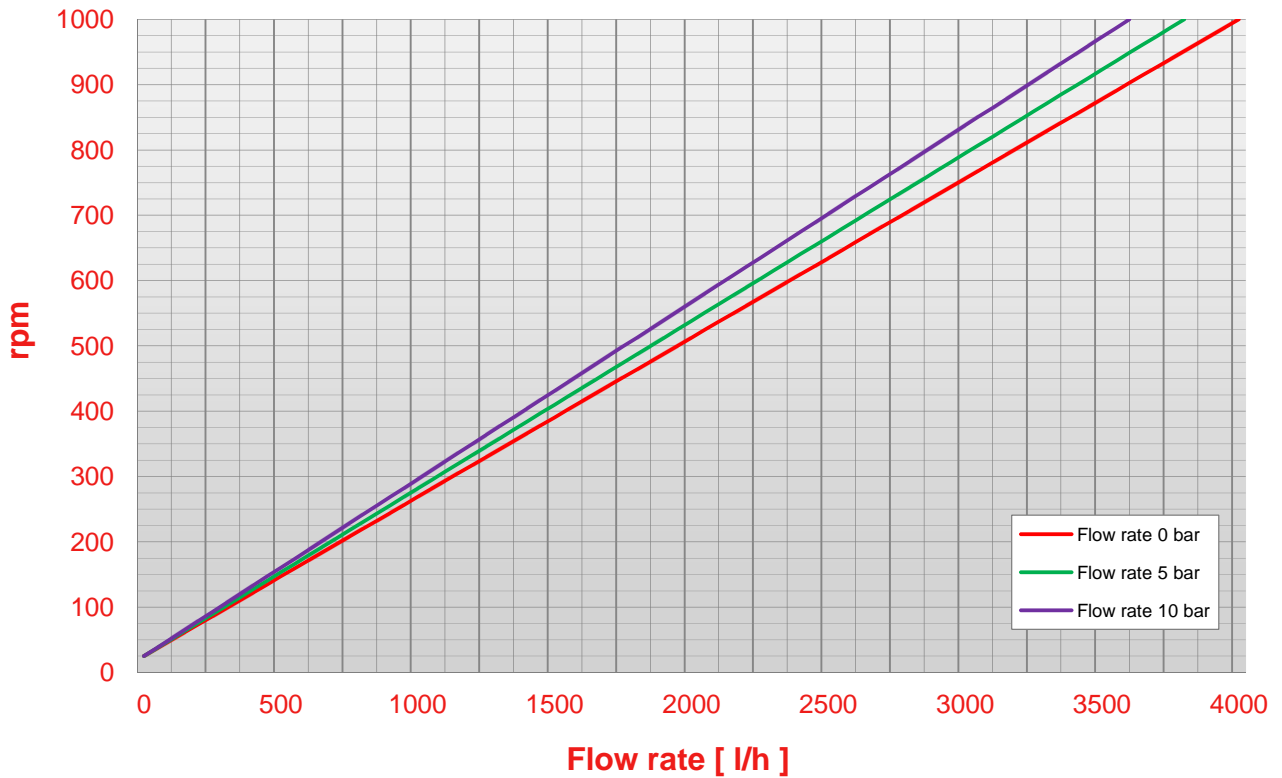

POMPE CUCCHI

N 100

Pump N 100 rpm - flow rate chart (viscosity 1 cps)

Pump N 100 rpm - flow rate chart (viscosity 100 cps)

POMPE CUCCHI

N 100

Pump N 100 rpm - flow rate chart (viscosity 1000 cps)

Pump N 100 pressure - abs. power chart (viscosity 50 cps)