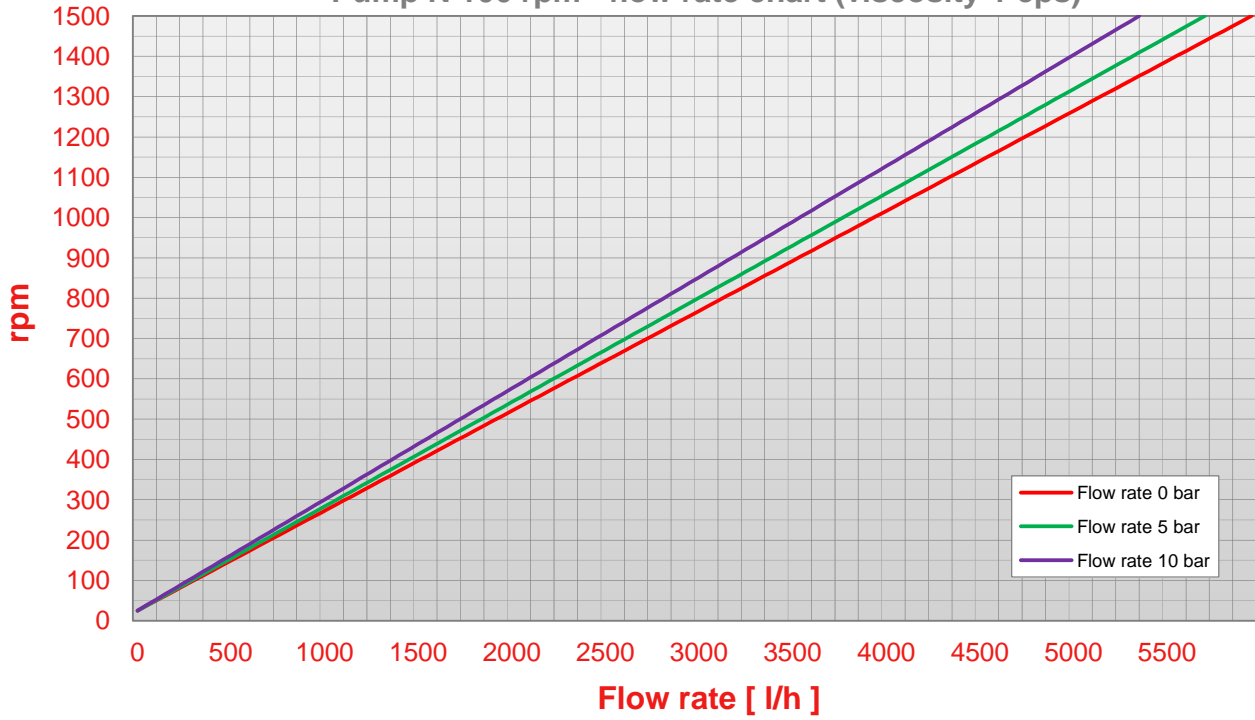

POMPE CUCCHI

N 100

Pump N 100 rpm - flow rate chart (viscosity 1 cps)

Pump N 100 rpm - flow rate chart (viscosity 100 cps)

POMPE CUCCHI

N 100

Pump N 100 rpm - flow rate chart (viscosity 1000 cps)

Pump N 100 pressure - abs. power chart (viscosity 50 cps)