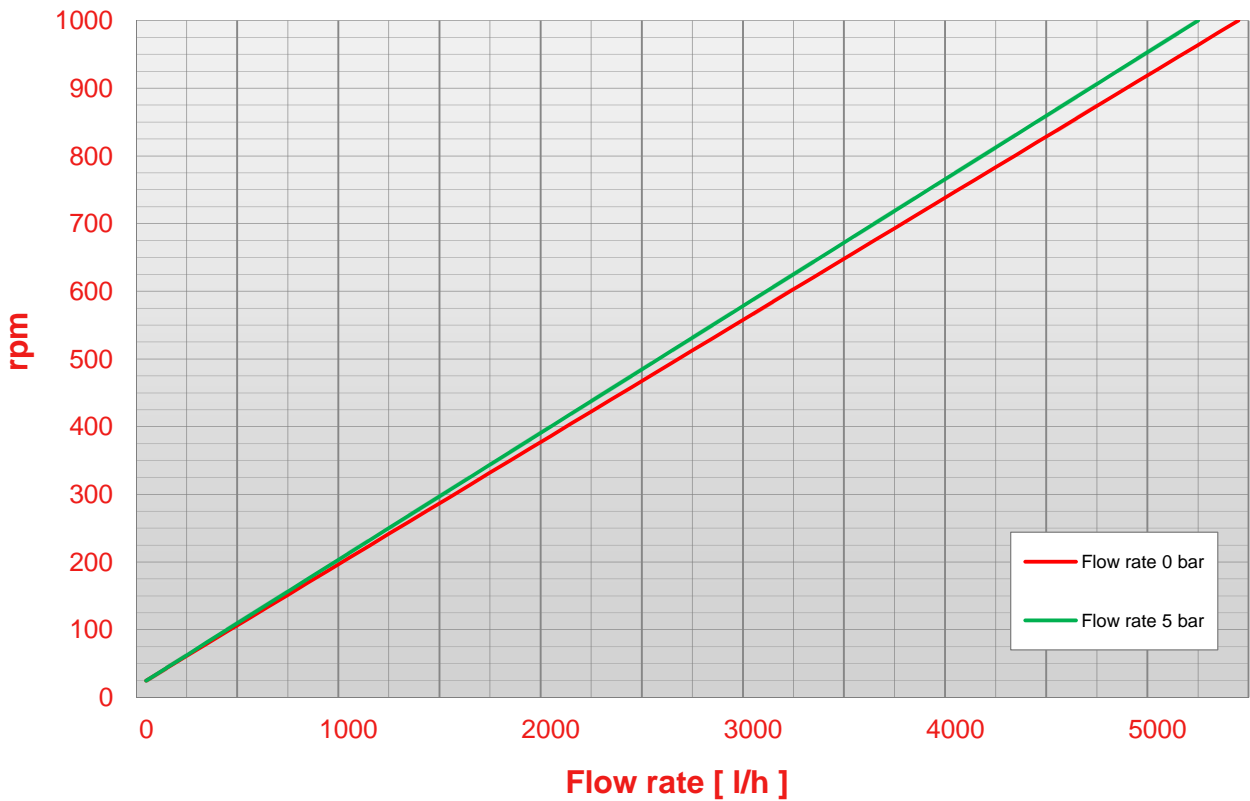

POMPE CUCCHI

# N 136

Pump N 136 rpm - flow rate chart (viscosity 1 cps)

Pump N 136 rpm - flow rate chart (viscosity 100 cps)

POMPE CUCCHI

# N 136

Pump N 136 rpm - flow rate chart (viscosity 1000 cps)

Pump N 136 pressure - abs. power chart (viscosity 50 cps)