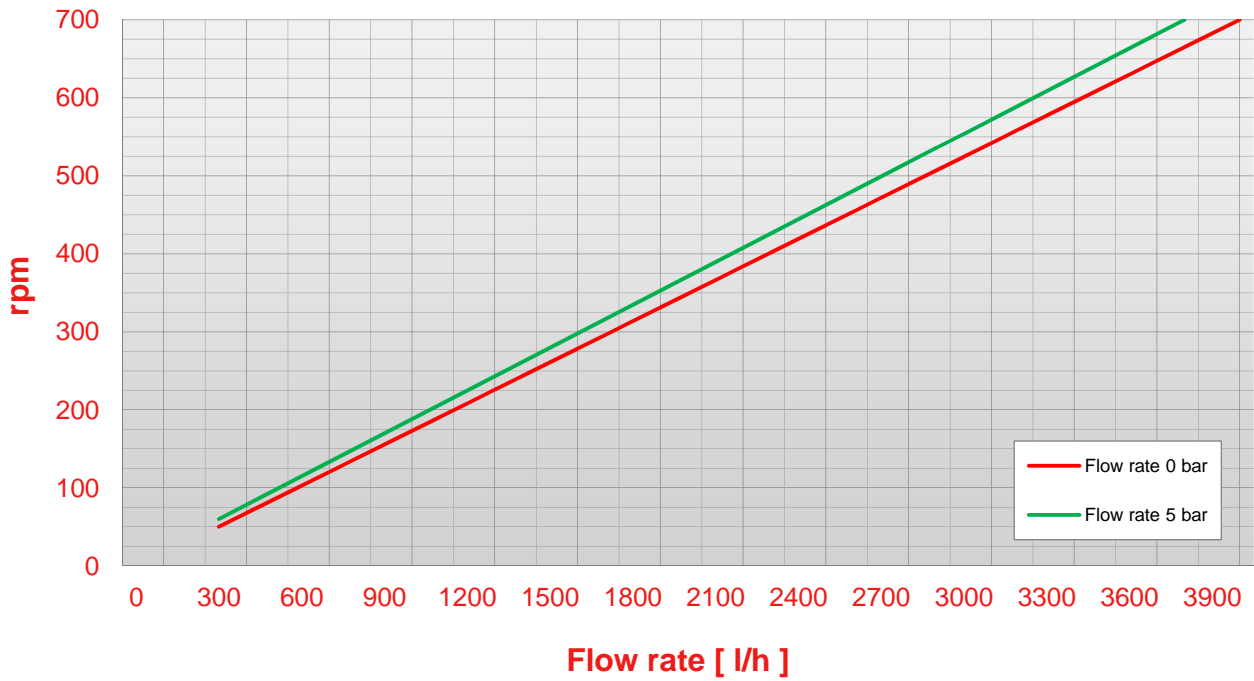

# N 136

Pump N 136 rpm - flow rate chart (viscosity 1 cps)

Pump N 136 rpm - flow rate chart (viscosity 100 cps)

POMPE CUCCHI

# N 136

Pump N 136 rpm - flow rate chart (viscosity 1000 cps)

Pump N 136 pressure - abs. power chart (viscosity 50 cps)