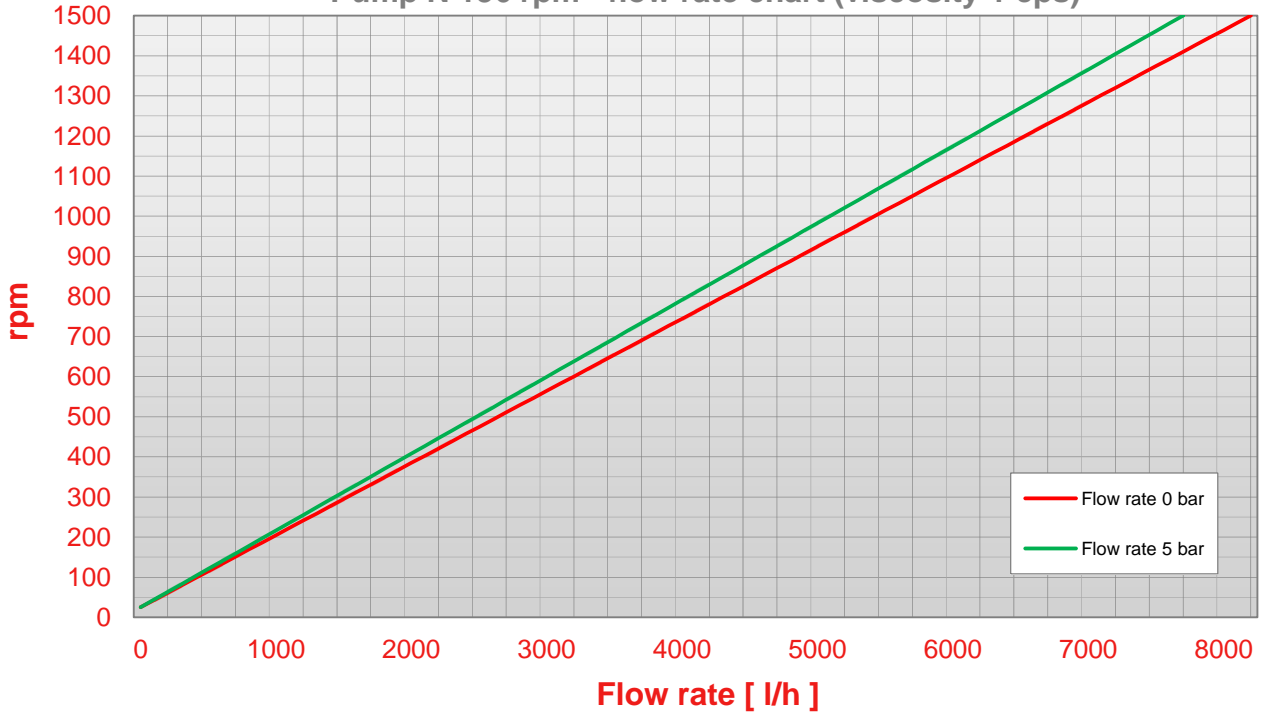

POMPE CUCCHI

# N 136

Pump N 136 rpm - flow rate chart (viscosity 1 cps)

Pump N 136 rpm - flow rate chart (viscosity 100 cps)

POMPE CUCCHI

# N 136

Pump N 136 rpm - flow rate chart (viscosity 1000 cps)

Pump N 136 pressure - abs. power chart (viscosity 50 cps)