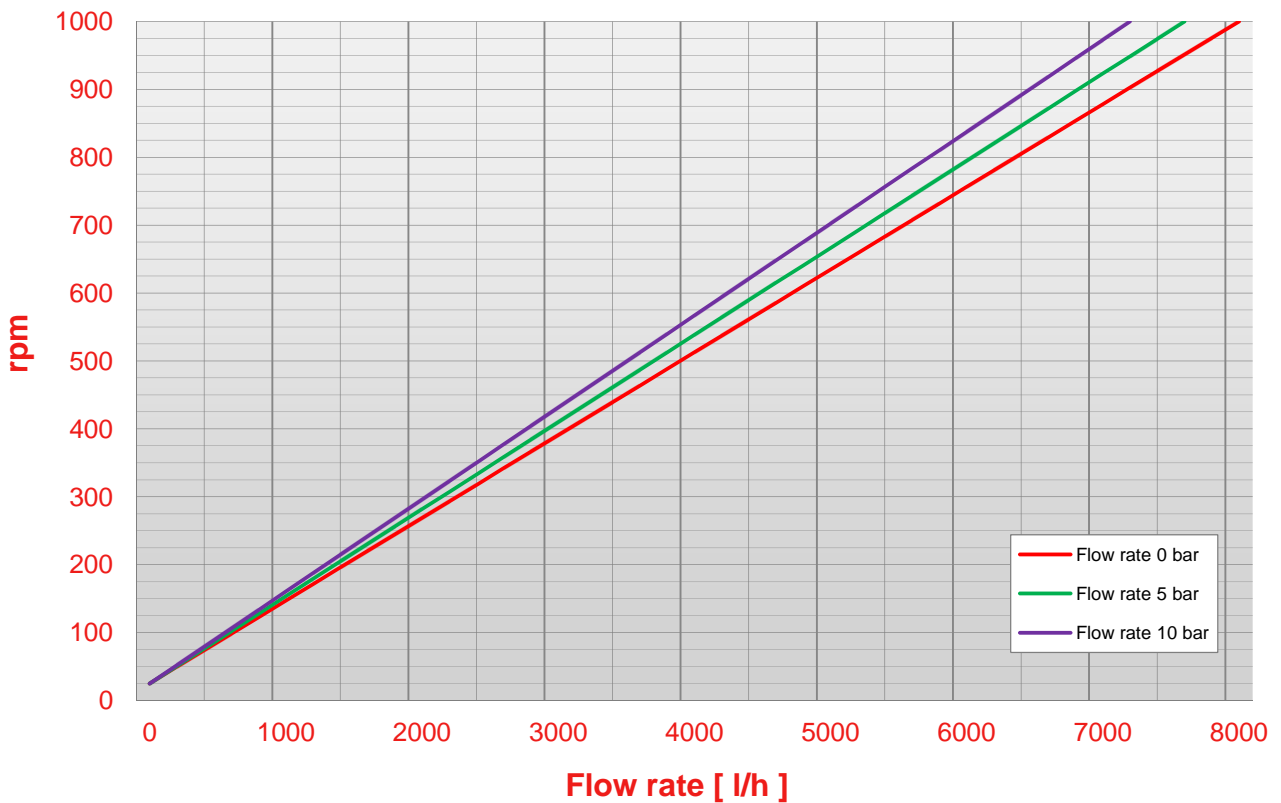

POMPE CUCCHI

# N 200

Pump N 200 rpm - flow rate chart (viscosity 1 cps)

Pump N 200 rpm - flow rate chart (viscosity 100 cps)

POMPE CUCCHI

## N 200

Pump N 200 rpm - flow rate chart (viscosity 1000 cps)

Pump N 200 pressure - abs. power chart (viscosity 50 cps)