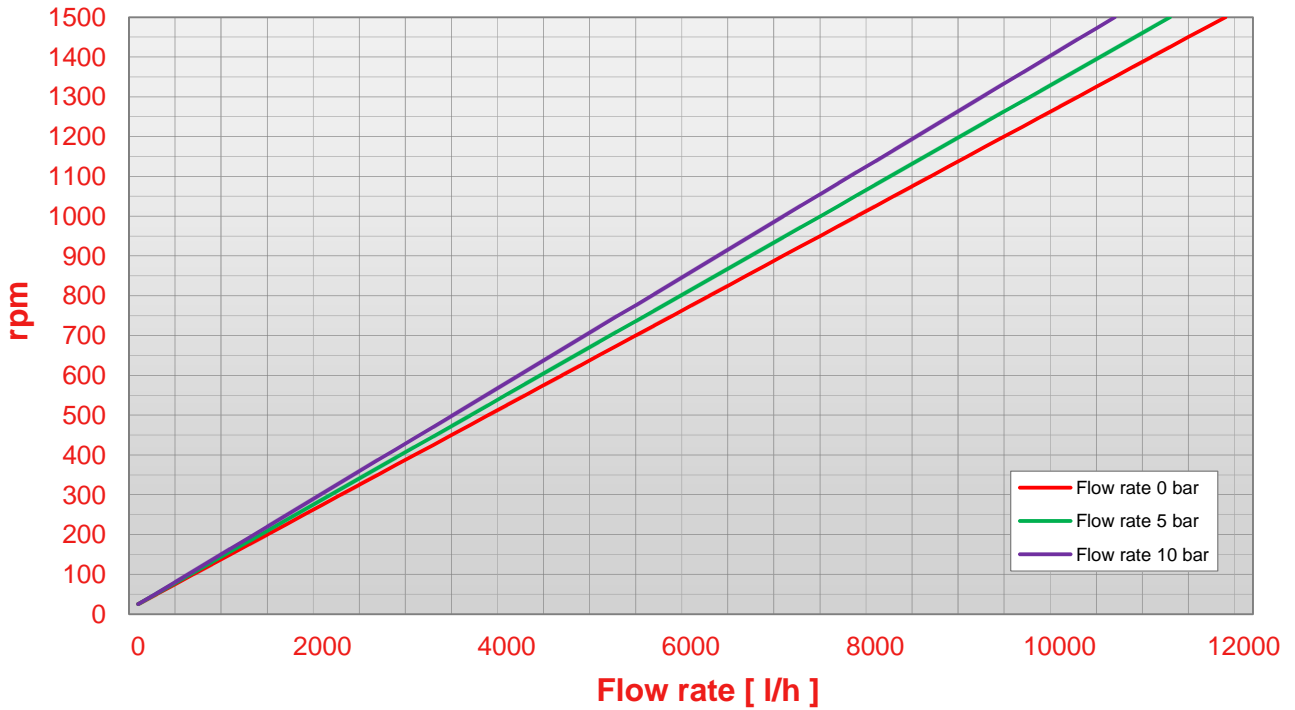

POMPE CUCCHI

# N 200

Pump N 200 rpm - flow rate chart (viscosity 1 cps)

Pump N 200 rpm - flow rate chart (viscosity 100 cps)

POMPE CUCCHI

## N 200

Pump N 200 rpm - flow rate chart (viscosity 1000 cps)

Pump N 200 pressure - abs. power chart (viscosity 50 cps)