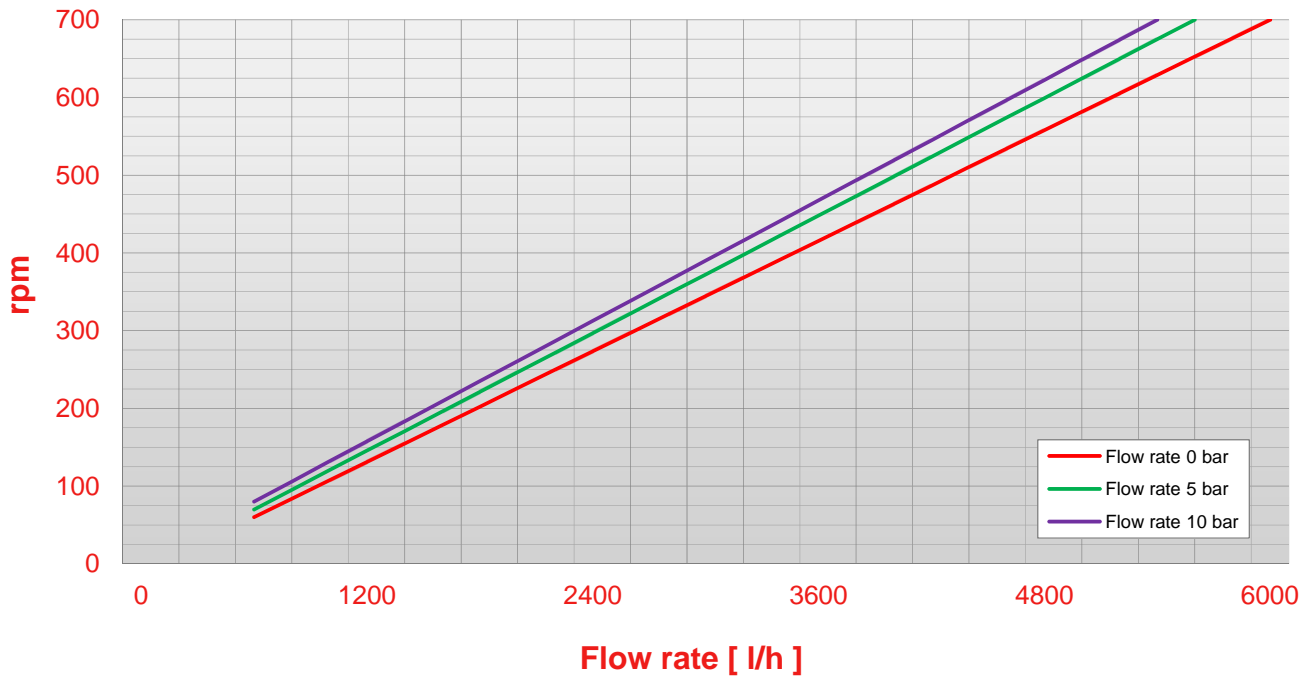

# N 200

Pump N 200 rpm - flow rate chart (viscosity 1 cps)

Pump N 200 rpm - flow rate chart (viscosity 100 cps)

POMPE CUCCHI

## N 200

Pump N 200 rpm - flow rate chart (viscosity 1000 cps)

Pump N 200 pressure - abs. power chart (viscosity 50 cps)