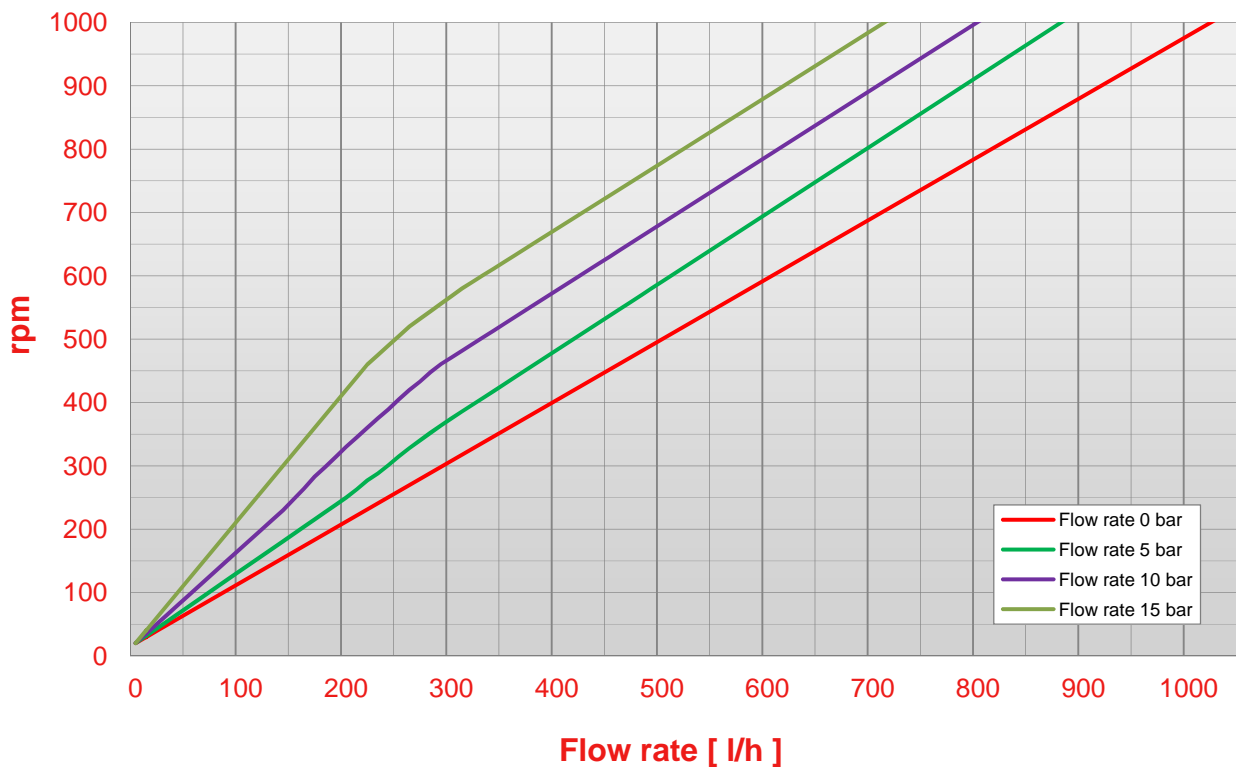

POMPE CUCCHI

# N 24

Pump N 24 rpm - flow rate chart (viscosity 1 cps)

Pump N 24 rpm - flow rate chart (viscosity 100 cps)

POMPE CUCCHI

# N 24

Pump N 24 rpm - flow rate chart (viscosity 1000 cps)

Pump N 24 pressure - abs. power chart (viscosity 50 cps)