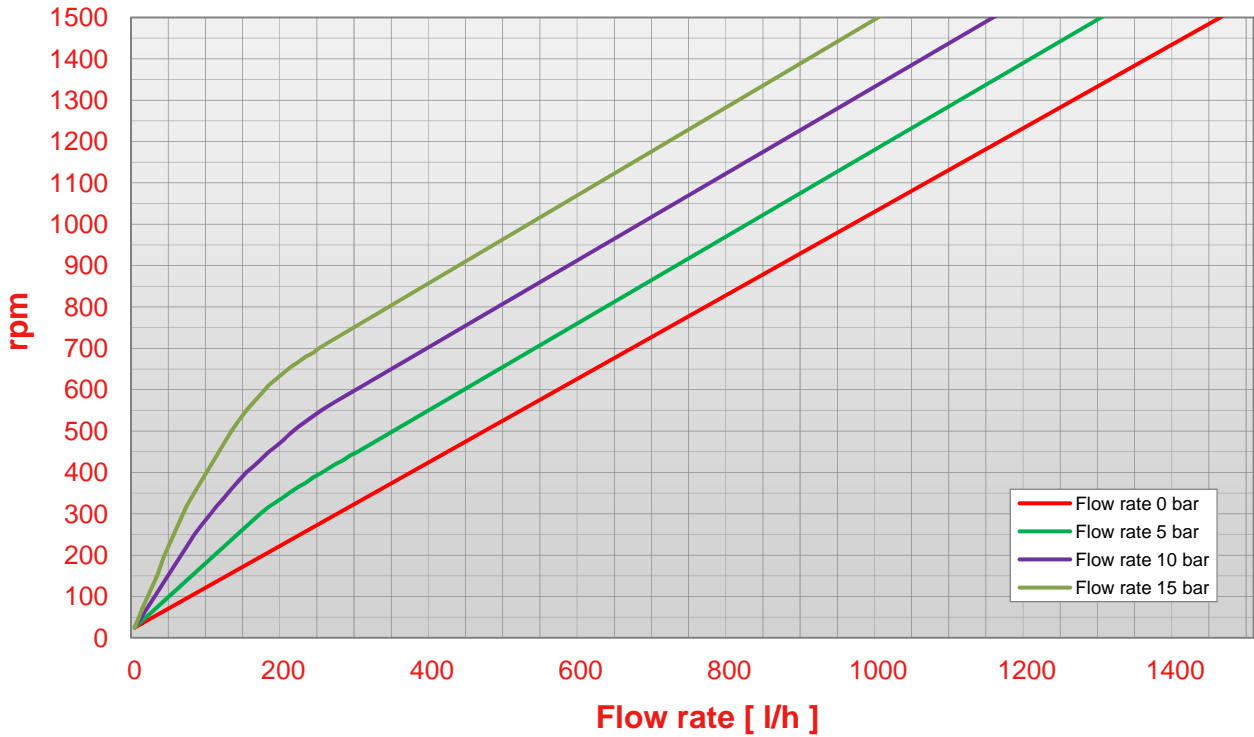

POMPE CUCCHI

# N 24

Pump N 24 rpm - flow rate chart (viscosity 1 cps)

Pump N 24 rpm - flow rate chart (viscosity 100 cps)

POMPE CUCCHI

# N 24

Pump N 24 rpm - flow rate chart (viscosity 1000 cps)

Pump N 24 pressure - abs. power chart (viscosity 50 cps)