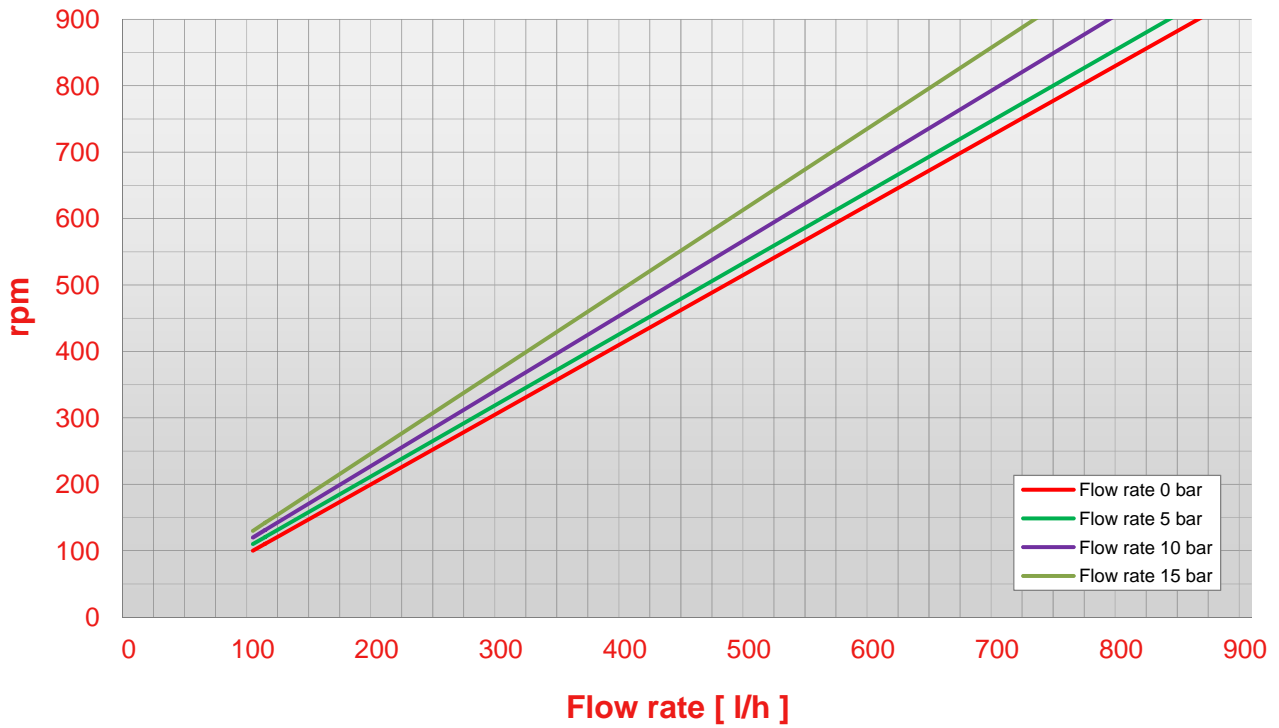

# N 24

Pump N 24 rpm - flow rate chart (viscosity 1 cps)

Pump N 24 rpm - flow rate chart (viscosity 100 cps)

POMPE CUCCHI

# N 24

Pump N 24 rpm - flow rate chart (viscosity 1000 cps)

Pump N 24 pressure - abs. power chart (viscosity 50 cps)