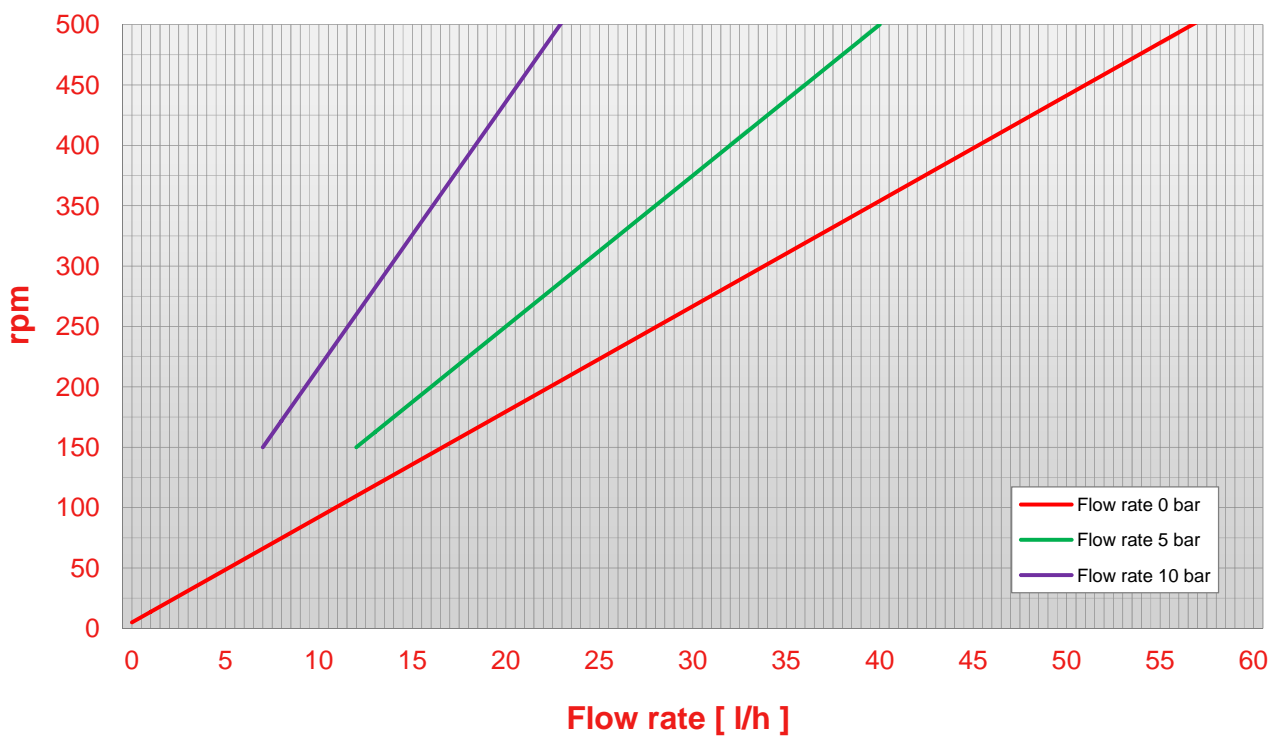

POMPE CUCCHI

## N 2,5

Pump N 2,5 rpm - flow rate chart (viscosity 1 cps)

Pump N 2,5 rpm - flow rate chart (viscosity 100 cps)

POMPE CUCCHI

## N 2,5

Pump N 2,5 rpm - flow rate chart (viscosity 500 cps)

Pump N 2,5 pressure - abs. power chart (viscosity 50 cps)