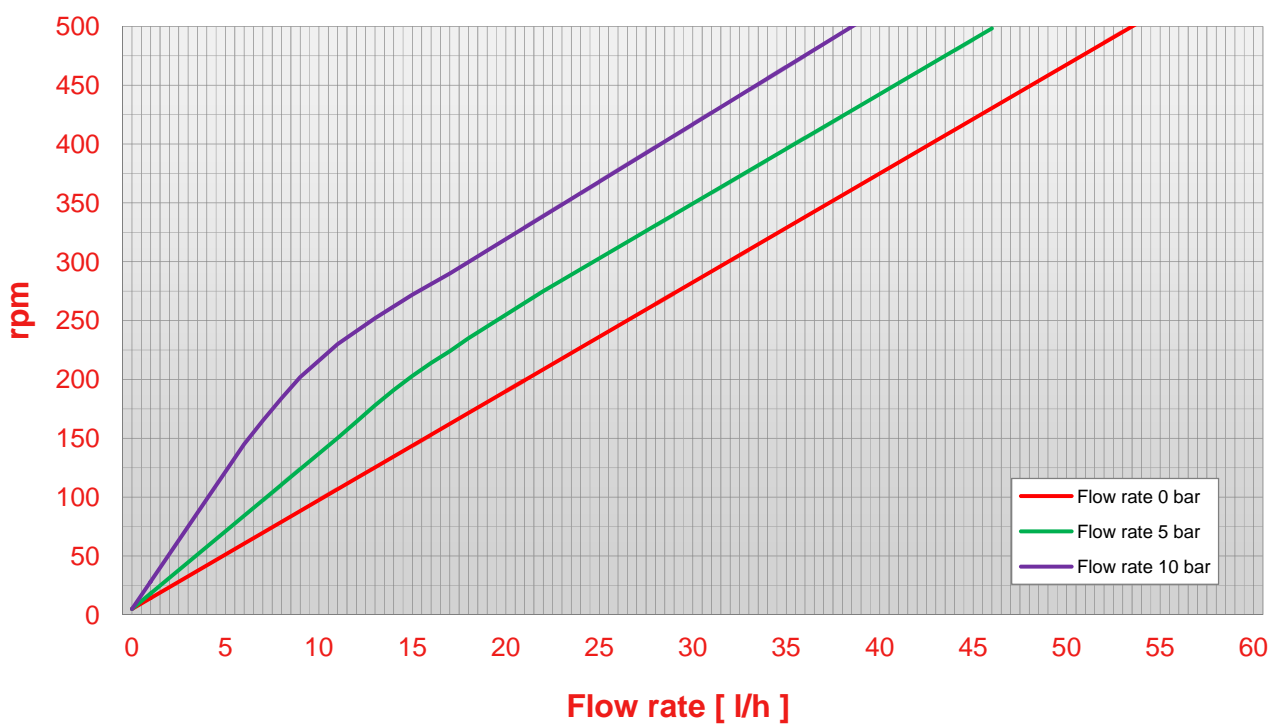

POMPE CUCCHI

## N 2,5

Pump N 2,5 rpm - flow rate chart (viscosity 1 cps)

Pump N 2,5 rpm - flow rate chart (viscosity 100 cps)

POMPE CUCCHI

## N 2,5

Pump N 2,5 rpm - flow rate chart (viscosity 500 cps)

Pump N 2,5 pressure - abs. power chart (viscosity 50 cps)