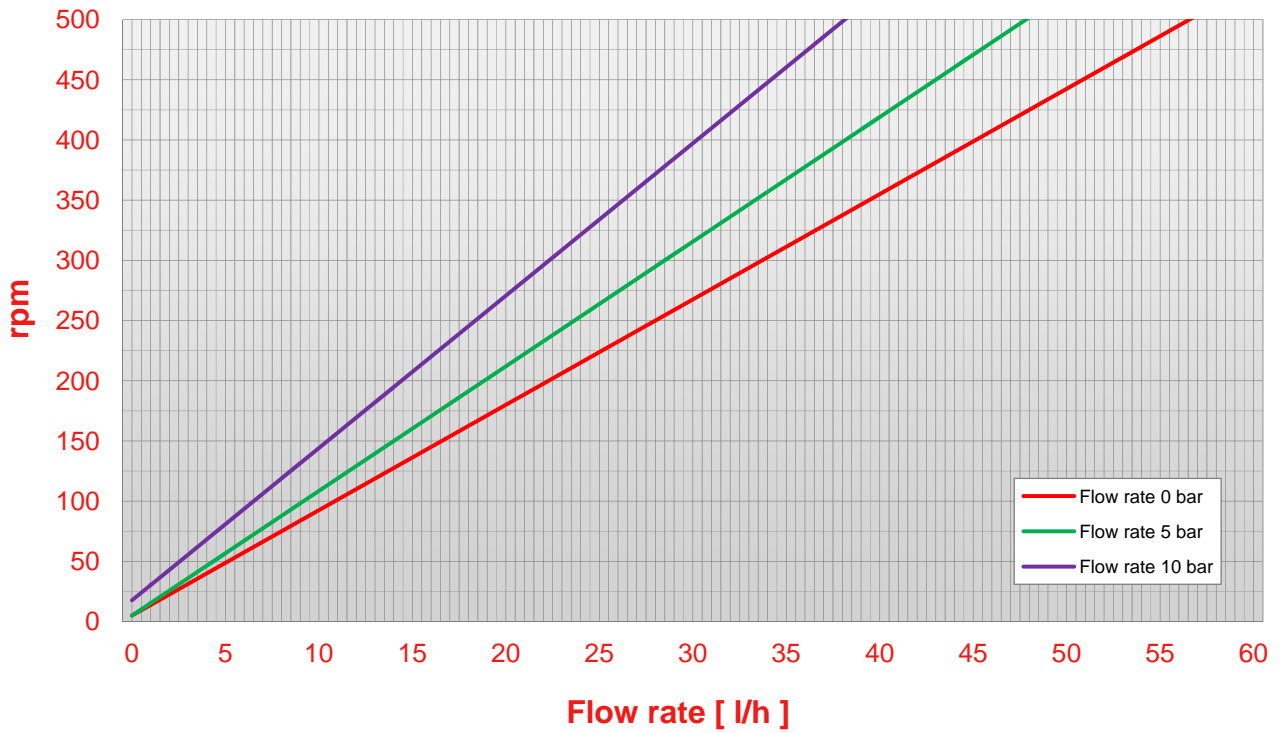

## N 2,5

Pump N 2,5 rpm - flow rate chart (viscosity 1 cps)

Pump N 2,5 rpm - flow rate chart (viscosity 100 cps)

POMPE CUCCHI

## N 2,5

Pump N 2,5 rpm - flow rate chart (viscosity 500 cps)

Pump N 2,5 pressure - abs. power chart (viscosity 50 cps)