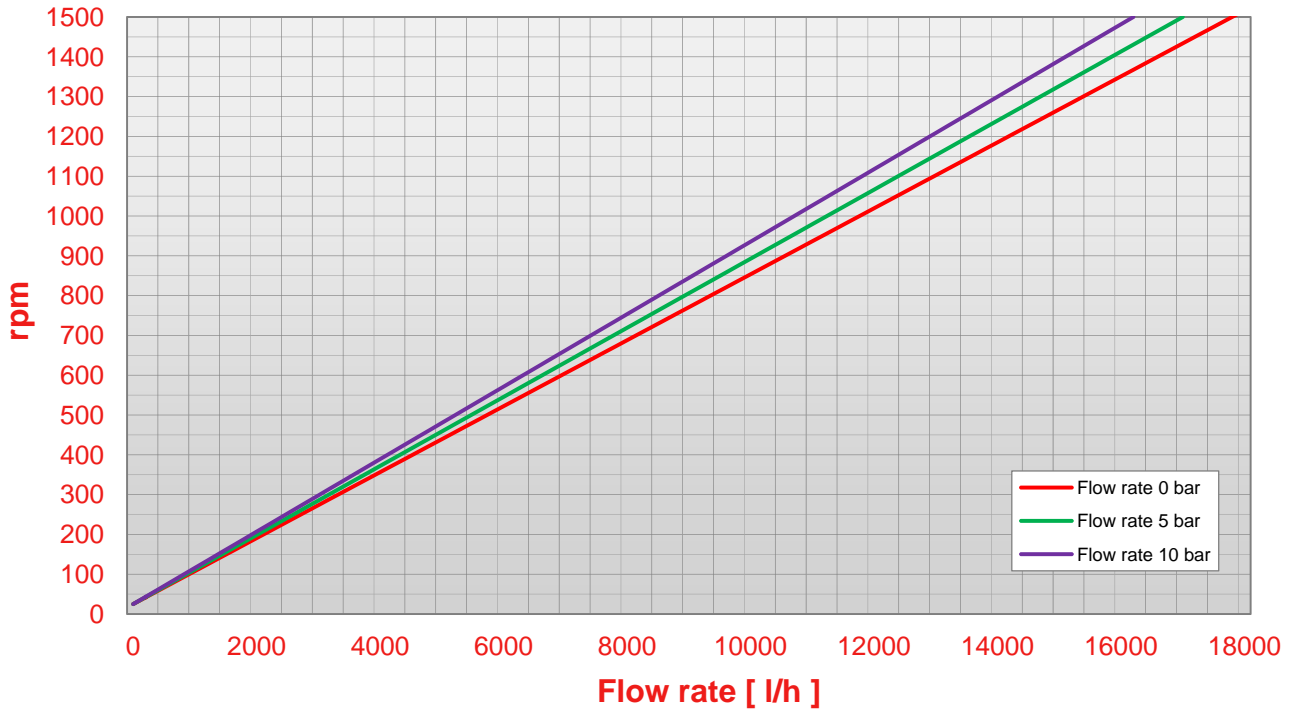

POMPE CUCCHI

N 300

Pump N 300 rpm - flow rate chart (viscosity 1 cps)

Pump N 300 rpm - flow rate chart (viscosity 100 cps)

POMPE CUCCHI

N 300

Pump N 300 rpm - flow rate chart (viscosity 1000 cps)

Pump N 300 pressure - abs. power chart (viscosity 50 cps)