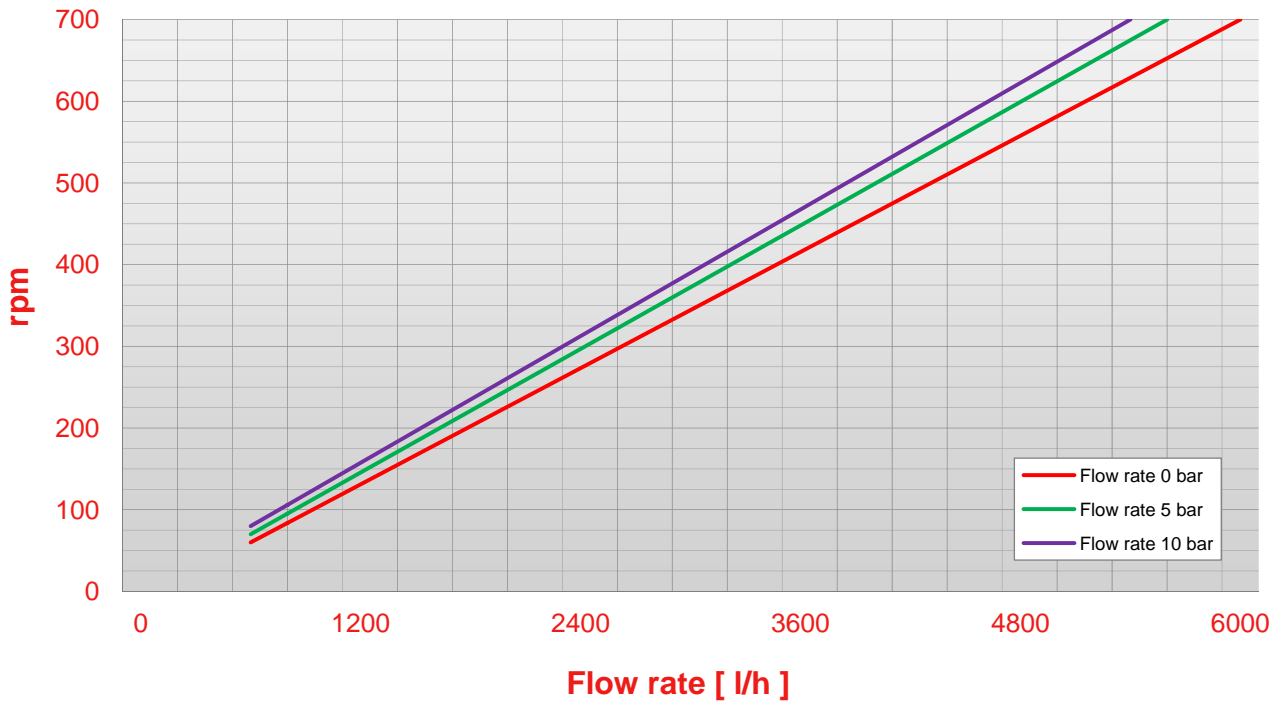

POMPE CUCCHI

N 300

Pump N 300 rpm - flow rate chart (viscosity 1 cps)

Pump N 300 rpm - flow rate chart (viscosity 100 cps)

POMPE CUCCHI

N 300

Pump N 300 rpm - flow rate chart (viscosity 1000 cps)

Pump N 300 pressure - abs. power chart (viscosity 50 cps)