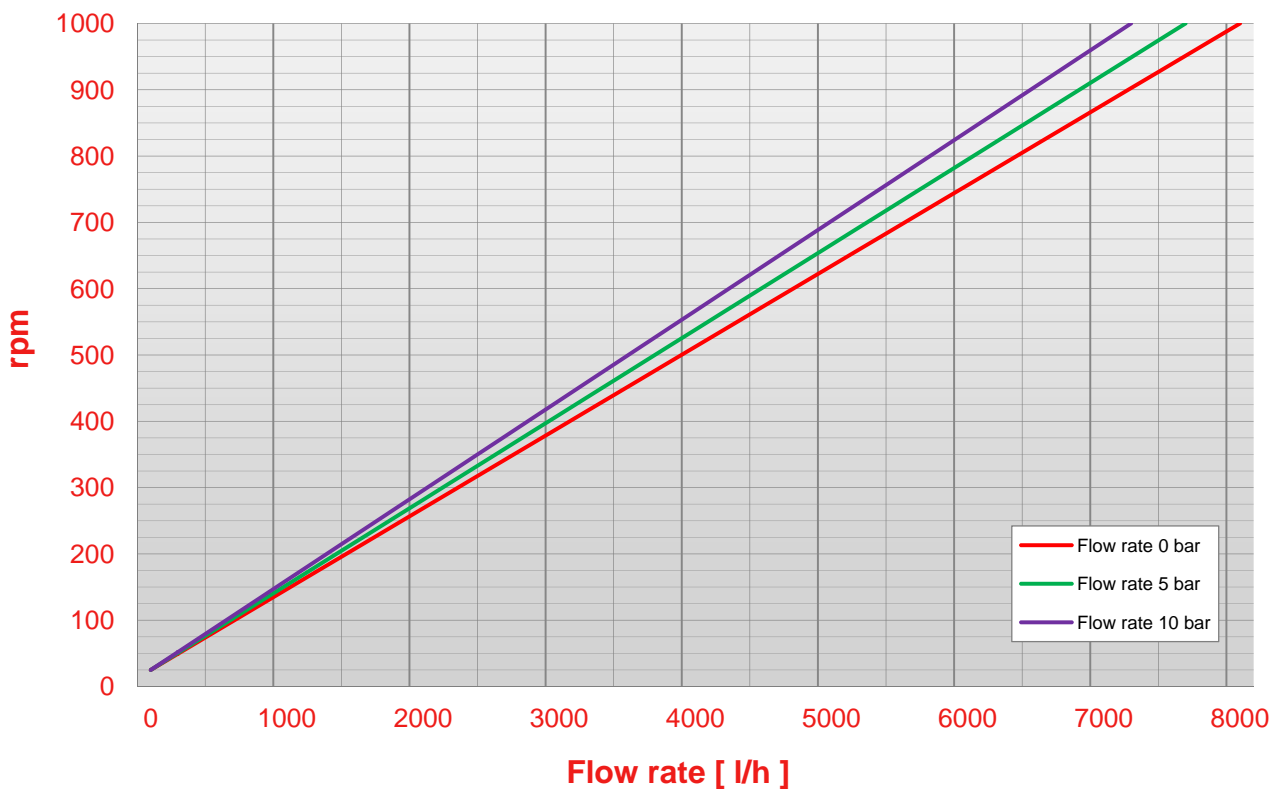

POMPE CUCCHI

N 300

Pump N 300 rpm - flow rate chart (viscosity 1 cps)

Pump N 300 rpm - flow rate chart (viscosity 100 cps)

POMPE CUCCHI

N 300

Pump N 300 rpm - flow rate chart (viscosity 1000 cps)

Pump N 300 pressure - abs. power chart (viscosity 50 cps)