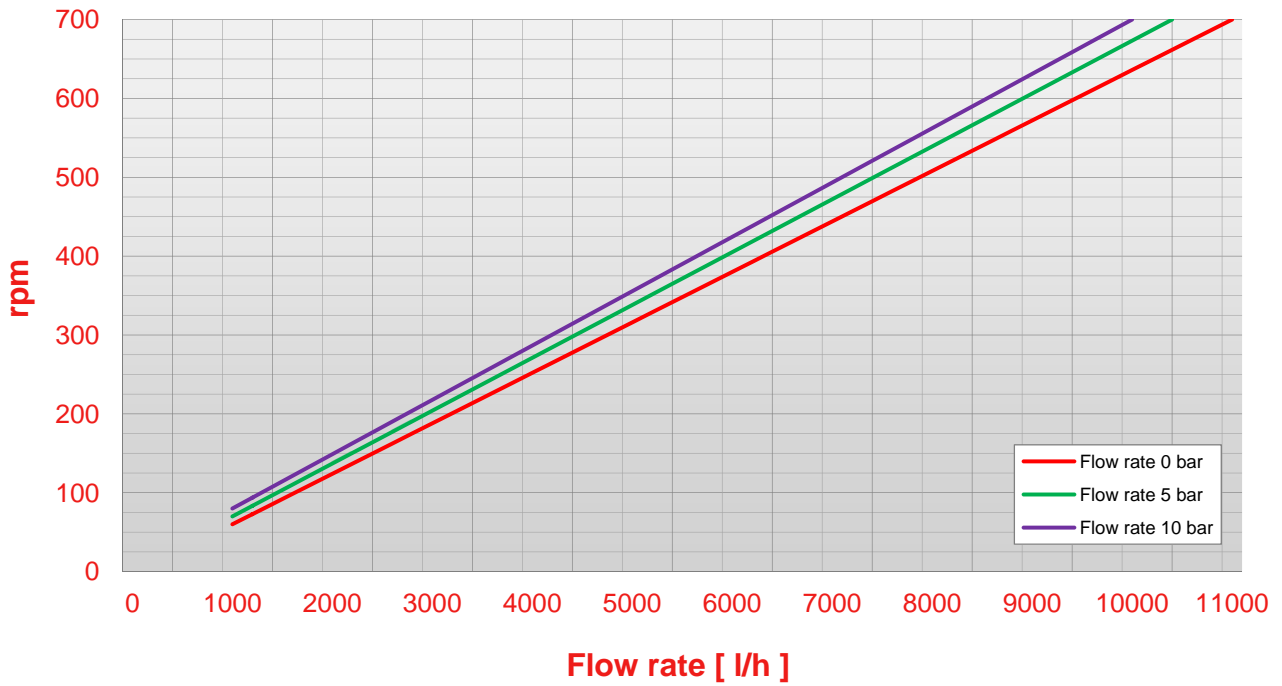

# N 400

Pump N 400 rpm - flow rate chart (viscosity 1 cps)

Pump N 400 rpm - flow rate chart (viscosity 100 cps)

POMPE CUCCHI

## N 400

Pump N 400 rpm - flow rate chart (viscosity 1000 cps)

Pump N 400 pressure - abs. power chart (viscosity 50 cps)