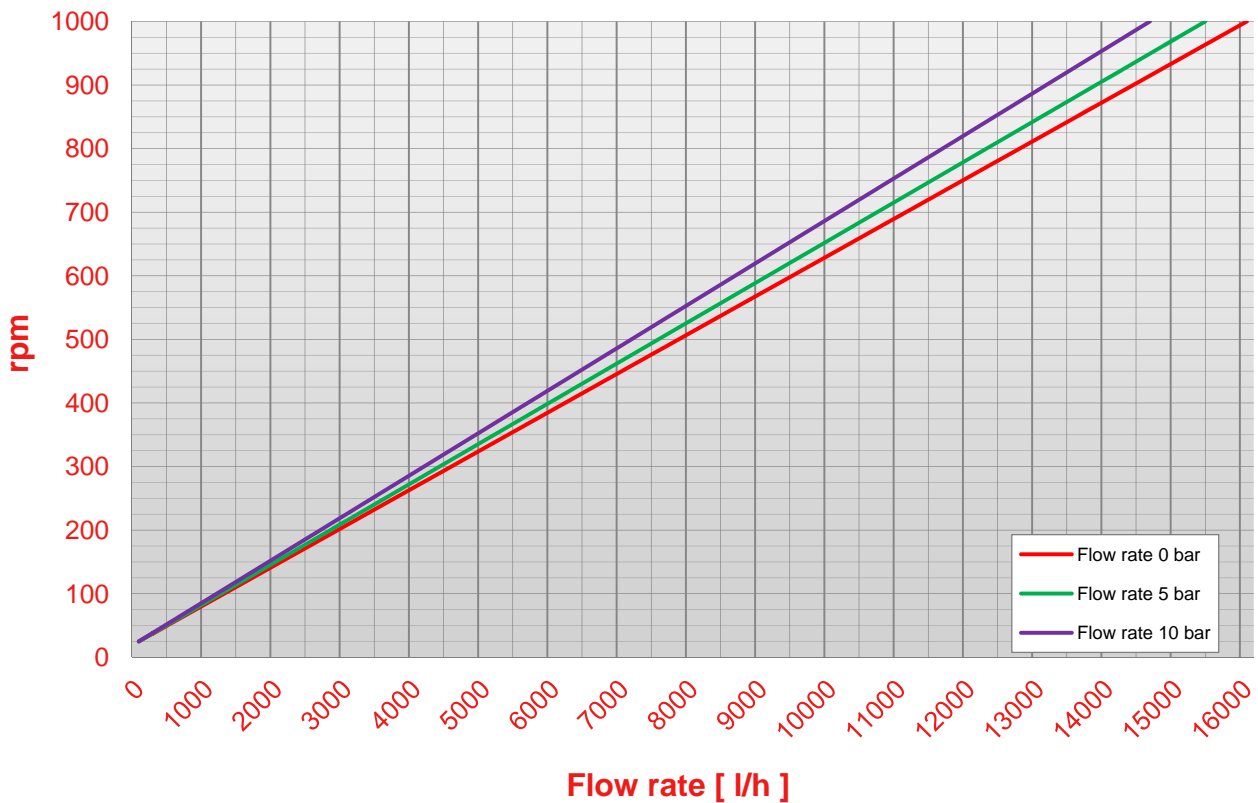

POMPE CUCCHI

# N 400

Pump N 400 rpm - flow rate chart (viscosity 1 cps)

Pump N 400 rpm - flow rate chart (viscosity 100 cps)

POMPE CUCCHI

## N 400

Pump N 400 rpm - flow rate chart (viscosity 1000 cps)

Pump N 400 pressure - abs. power chart (viscosity 50 cps)