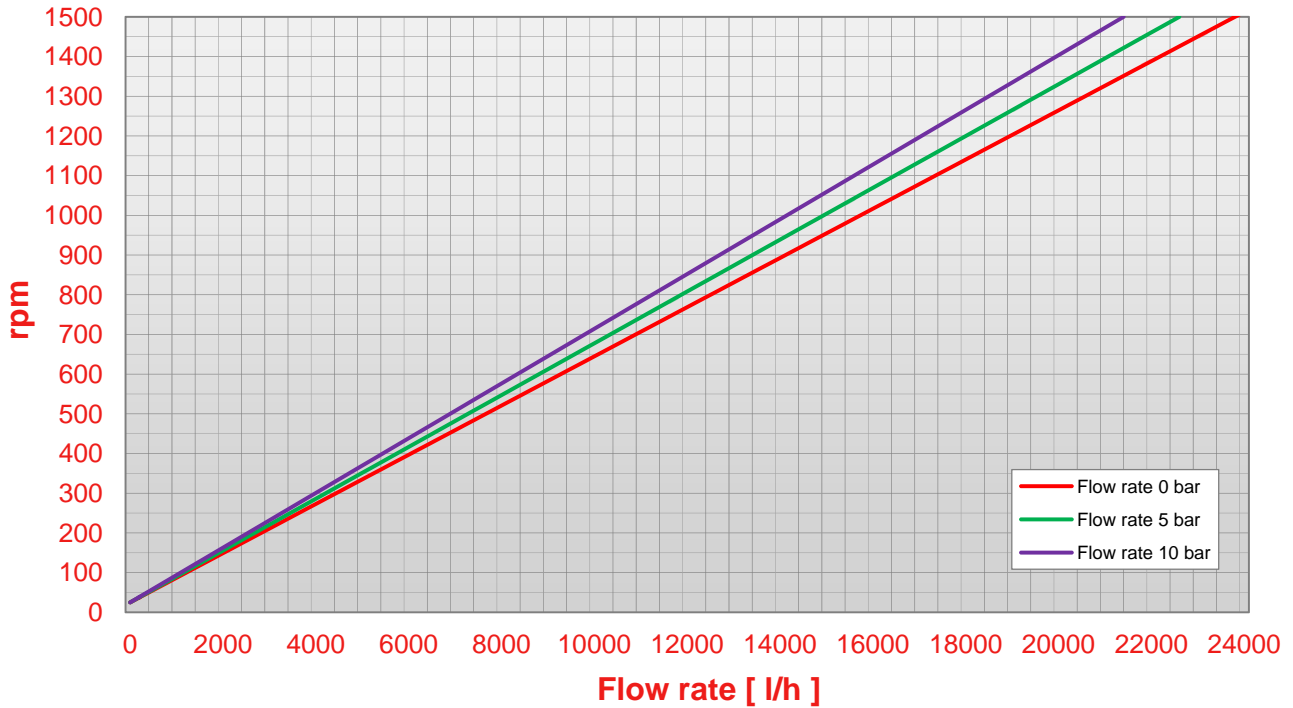

POMPE CUCCHI

# N 400

Pump N 400 rpm - flow rate chart (viscosity 1 cps)

Pump N 400 rpm - flow rate chart (viscosity 100 cps)

POMPE CUCCHI

## N 400

Pump N 400 rpm - flow rate chart (viscosity 1000 cps)

Pump N 400 pressure - abs. power chart (viscosity 50 cps)