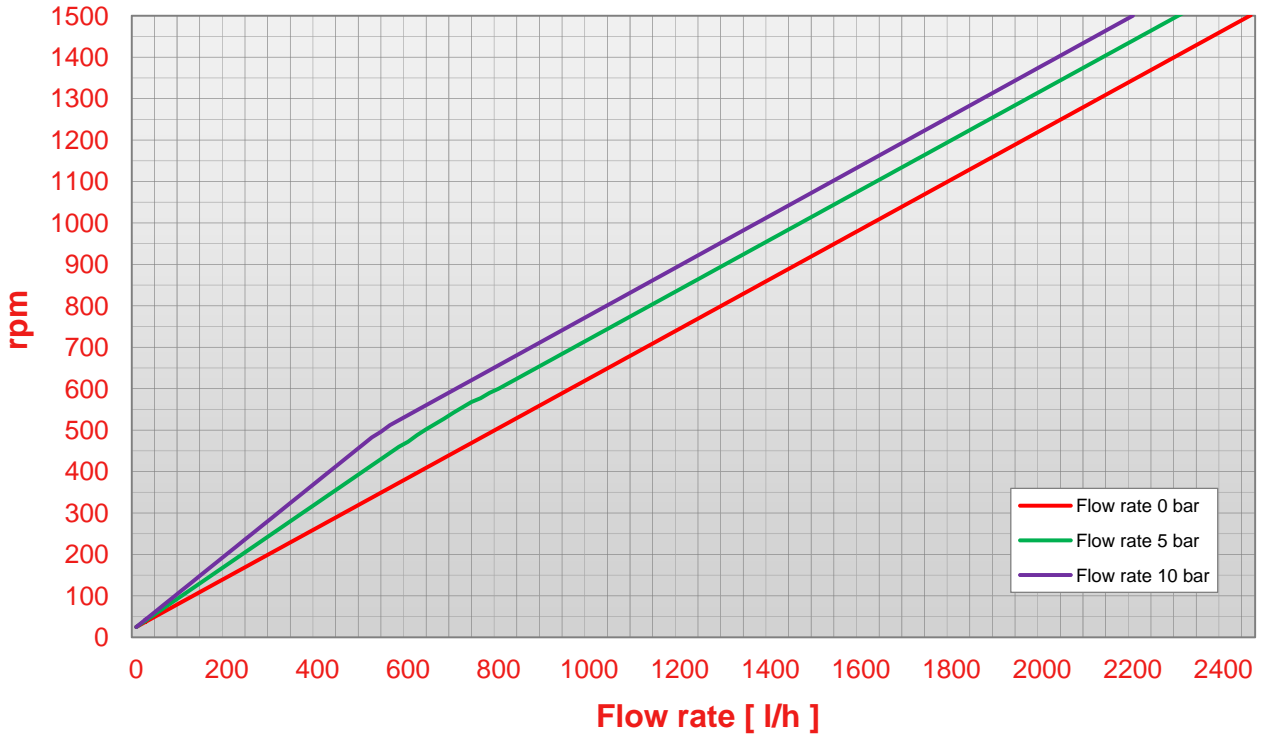

POMPE CUCCHI

# N 41

Pump N 41 rpm - flow rate chart (viscosity 1 cps)

Pump N 41 rpm - flow rate chart (viscosity 100 cps)

POMPE CUCCHI

# N 41

Pump N 41 rpm - flow rate chart (viscosity 1000 cps)

Pump N 41 pressure - abs. power chart (viscosity 50 cps)