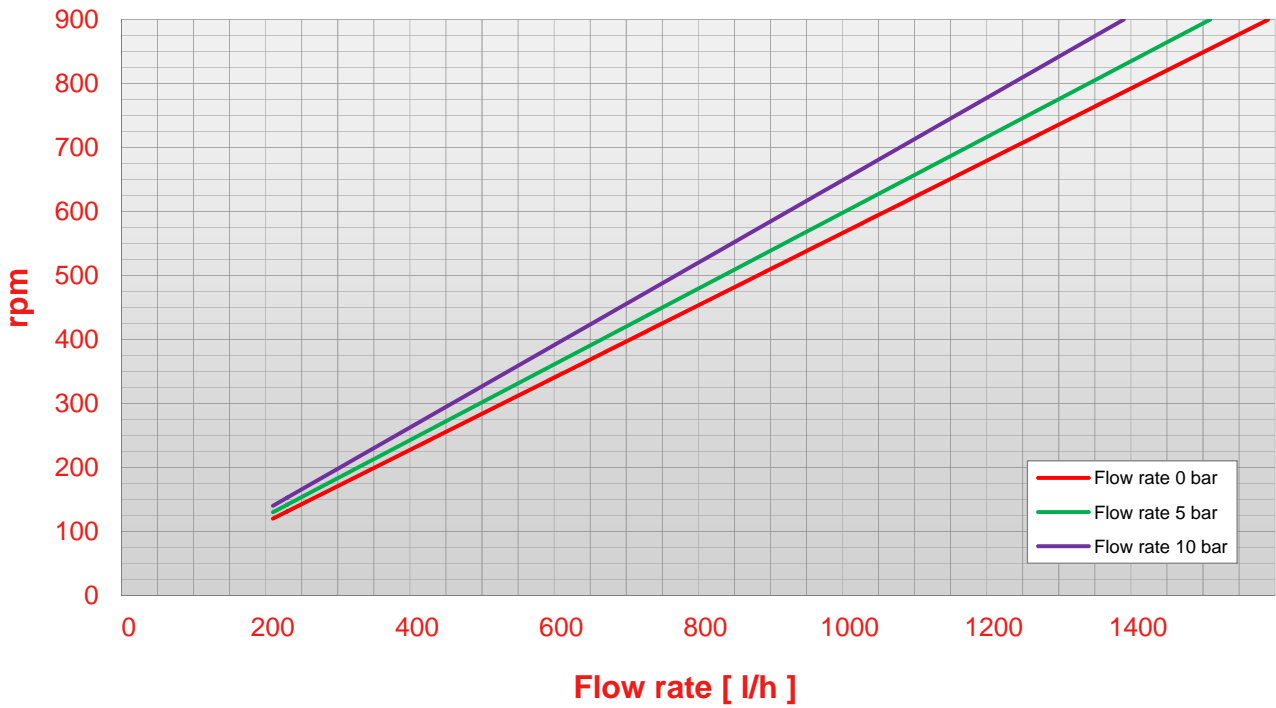

# N 41

Pump N 41 rpm - flow rate chart (viscosity 1 cps)

Pump N 41 rpm - flow rate chart (viscosity 100 cps)

POMPE CUCCHI

# N 41

Pump N 41 rpm - flow rate chart (viscosity 1000 cps)

Pump N 41 pressure - abs. power chart (viscosity 50 cps)