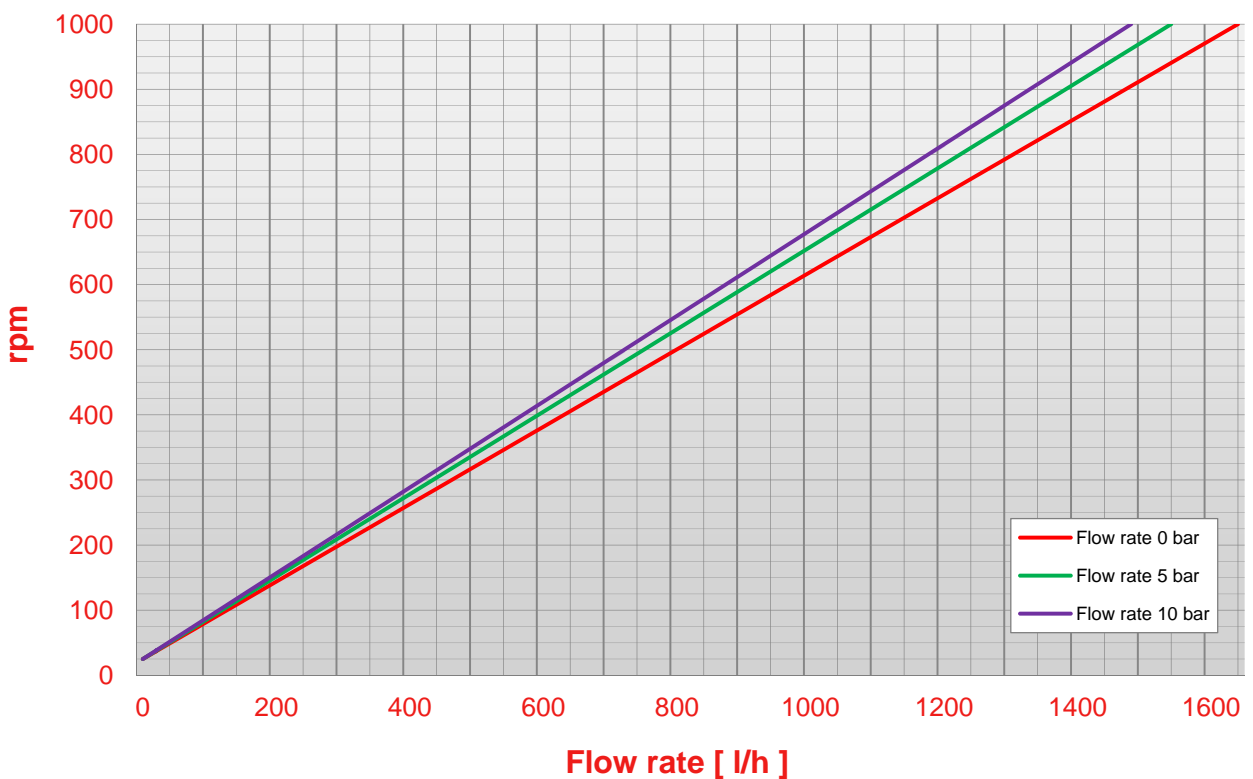

POMPE CUCCHI

# N 41

Pump N 41 rpm - flow rate chart (viscosity 1 cps)

Pump N 41 rpm - flow rate chart (viscosity 100 cps)

POMPE CUCCHI

# N 41

Pump N 41 rpm - flow rate chart (viscosity 1000 cps)

Pump N 41 pressure - abs. power chart (viscosity 50 cps)