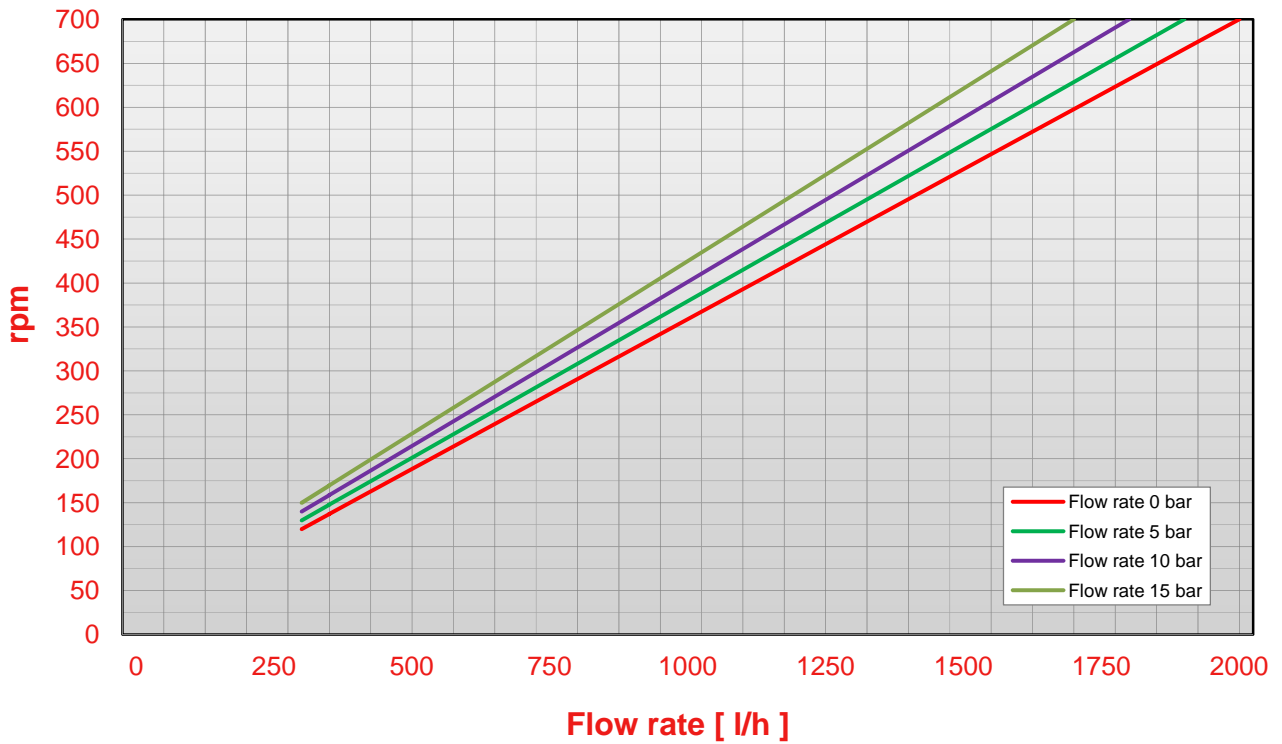

# N 68

Pump N 68 rpm - flow rate chart (viscosity 1 cps)

Pump N 68 rpm - flow rate chart (viscosity 100 cps)

POMPE CUCCHI

# N 68

Pump N 68 rpm - flow rate chart (viscosity 1000 cps)

Pump N 68 pressure - abs. power chart (viscosity 50 cps)