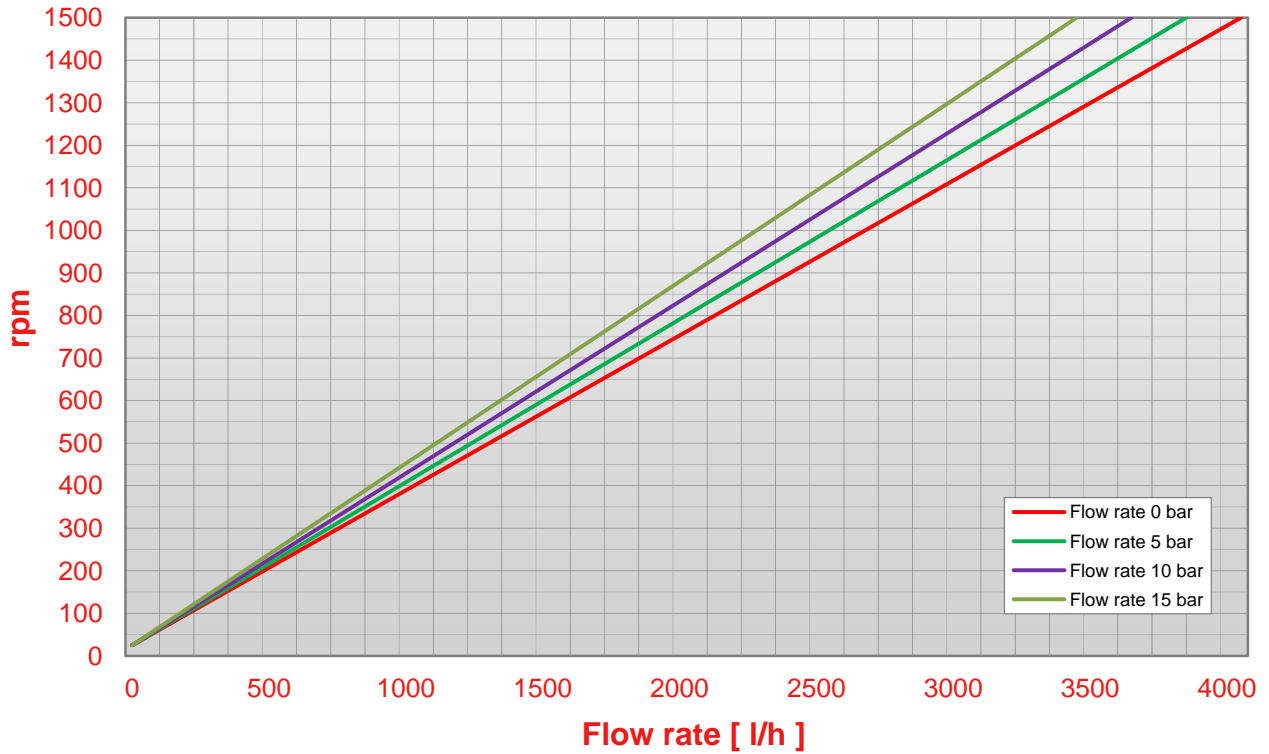

POMPE CUCCHI

# N 68

Pump N 68 rpm - flow rate chart (viscosity 1 cps)

Pump N 68 rpm - flow rate chart (viscosity 100 cps)

POMPE CUCCHI

# N 68

Pump N 68 rpm - flow rate chart (viscosity 1000 cps)

Pump N 68 pressure - abs. power chart (viscosity 50 cps)