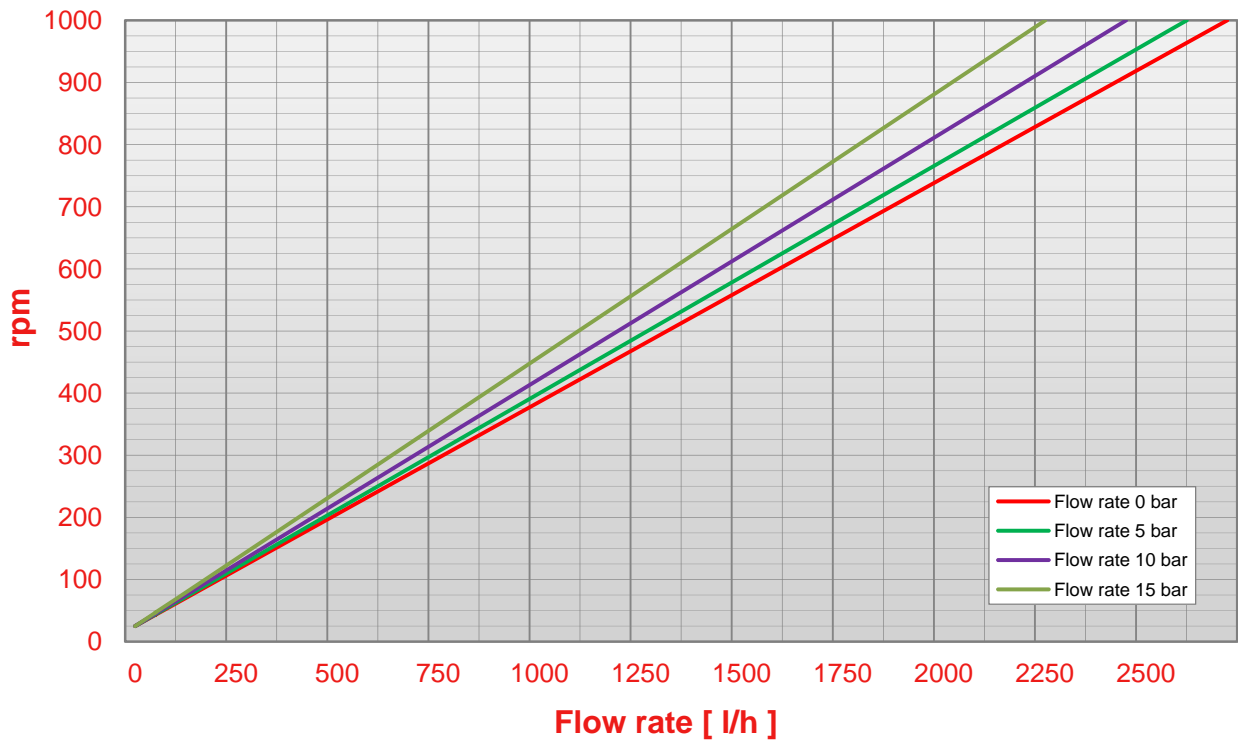

POMPE CUCCHI

# N 68

Pump N 68 rpm - flow rate chart (viscosity 1 cps)

Pump N 68 rpm - flow rate chart (viscosity 100 cps)

POMPE CUCCHI

# N 68

Pump N 68 rpm - flow rate chart (viscosity 1000 cps)

Pump N 68 pressure - abs. power chart (viscosity 50 cps)