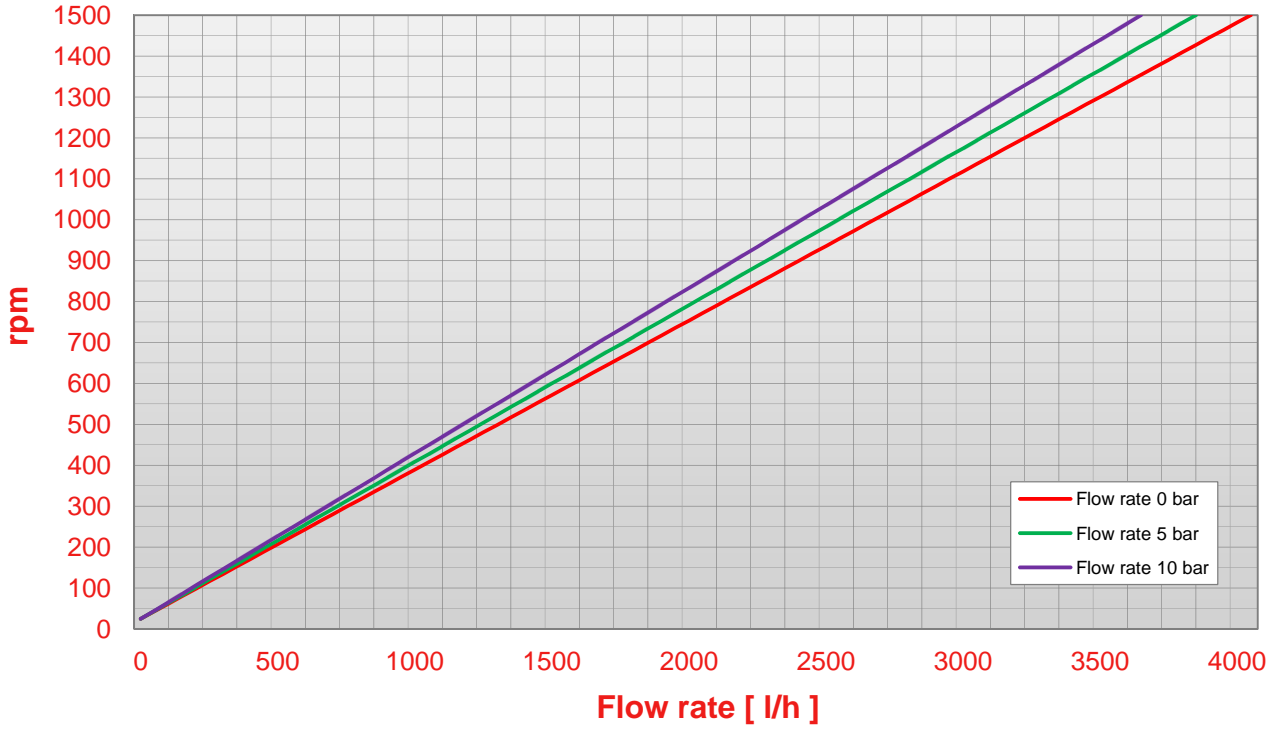

POMPE CUCCHI

# N 68

Pump N 68 rpm - flow rate chart (viscosity 1 cps)

Pump N 68 rpm - flow rate chart (viscosity 100 cps)

POMPE CUCCHI

# N 41

Pump N 68 rpm - flow rate chart (viscosity 1000 cps)

Pump N 68 pressure - abs. power chart (viscosity 50 cps)