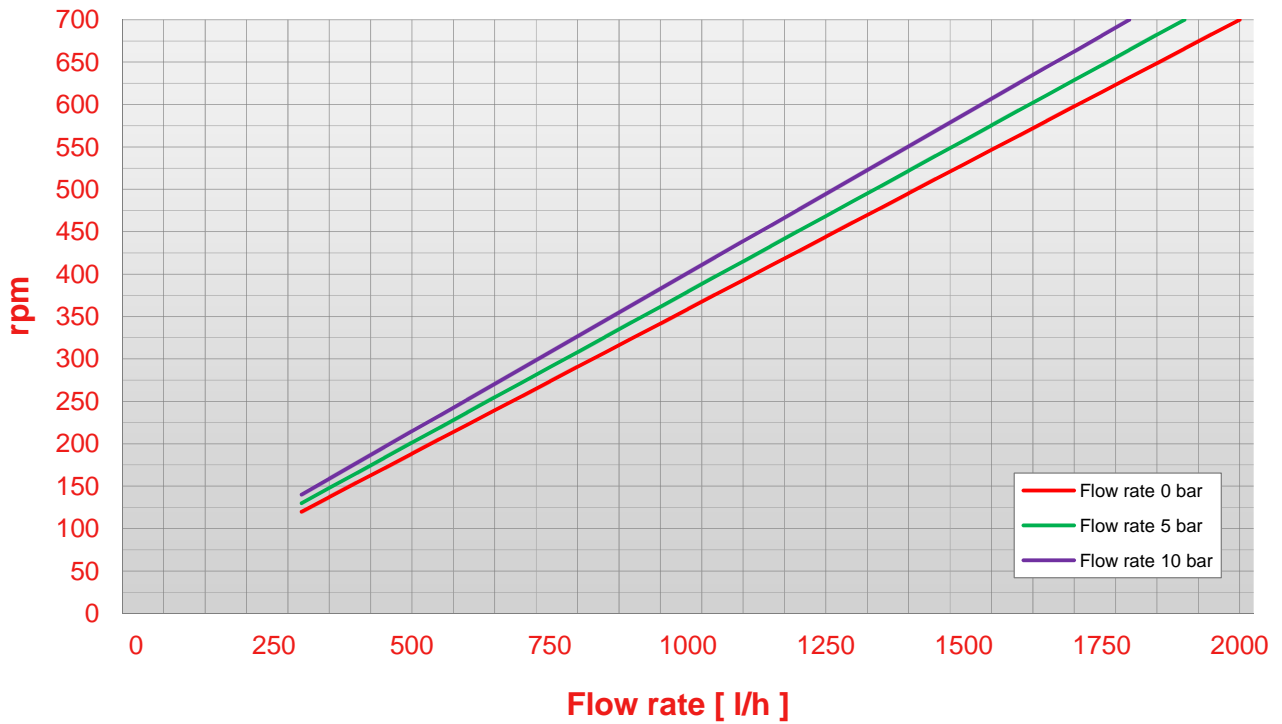

# N 68

Pump N 68 rpm - flow rate chart (viscosity 1 cps)

Pump N 68 rpm - flow rate chart (viscosity 100 cps)

POMPE CUCCHI

# N 41

Pump N 68 rpm - flow rate chart (viscosity 1000 cps)

Pump N 68 pressure - abs. power chart (viscosity 50 cps)