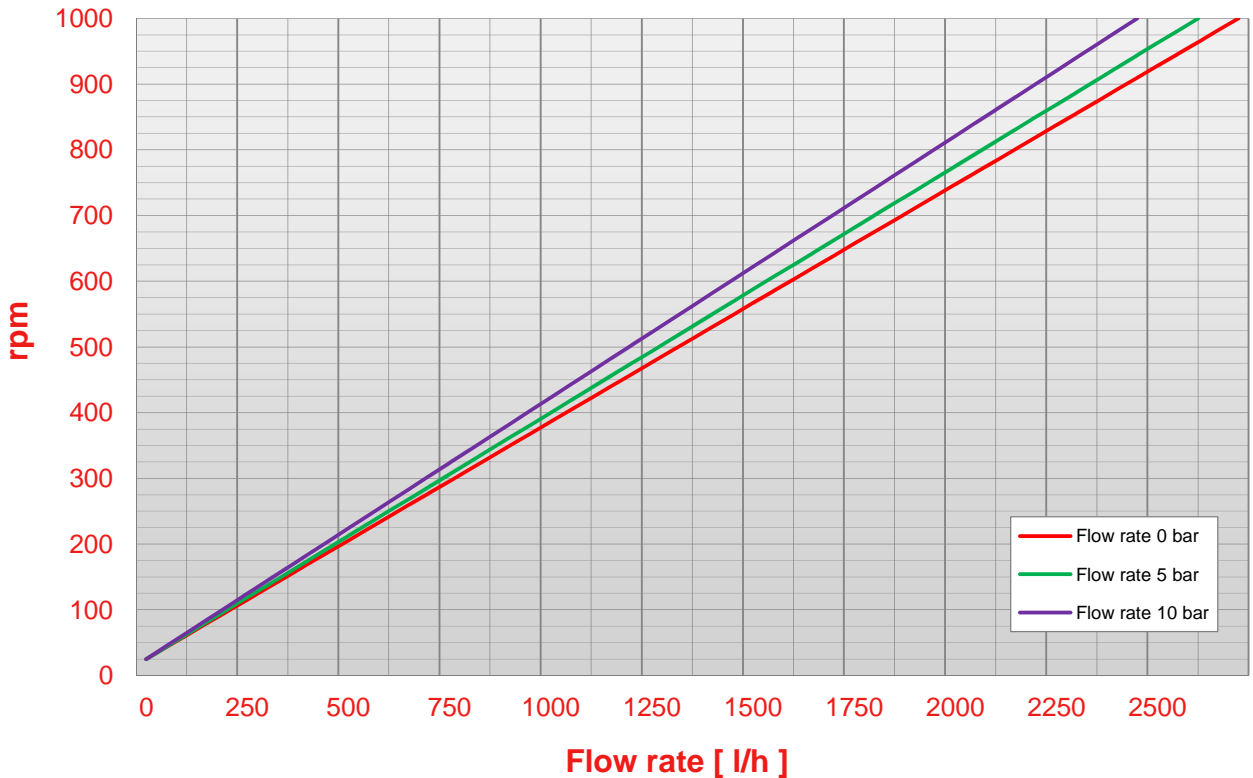

POMPE CUCCHI

# N 68

Pump N 68 rpm - flow rate chart (viscosity 1 cps)

Pump N 68 rpm - flow rate chart (viscosity 100 cps)

POMPE CUCCHI

# N 41

Pump N 68 rpm - flow rate chart (viscosity 1000 cps)

Pump N 68 pressure - abs. power chart (viscosity 50 cps)