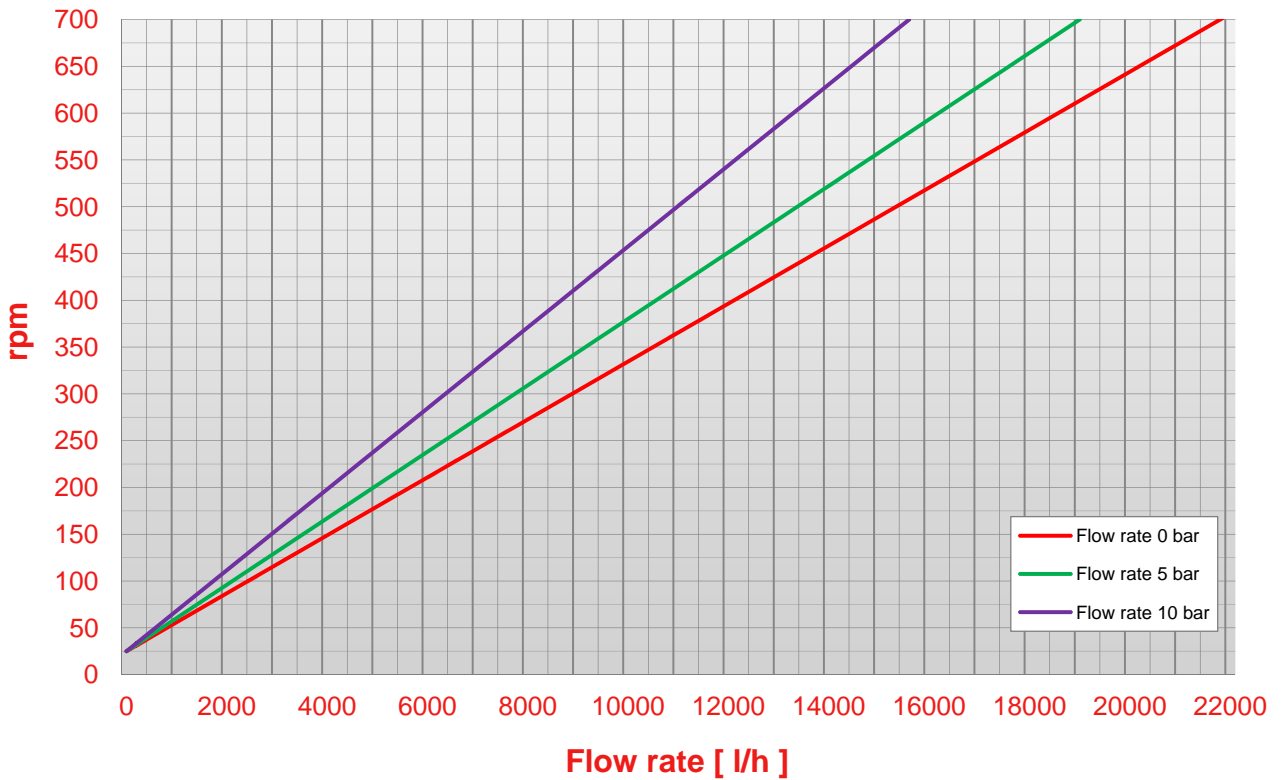

POMPE CUCCHI

N 750

Pump N 750 rpm - flow rate chart (viscosity 1 cps)

Pump N 750 rpm - flow rate chart (viscosity 100 cps)

POMPE CUCCHI

N 750

Pump N 750 rpm - flow rate chart (viscosity 1000 cps)

Pump N 750 pressure - abs. power chart (viscosity 50 cps)