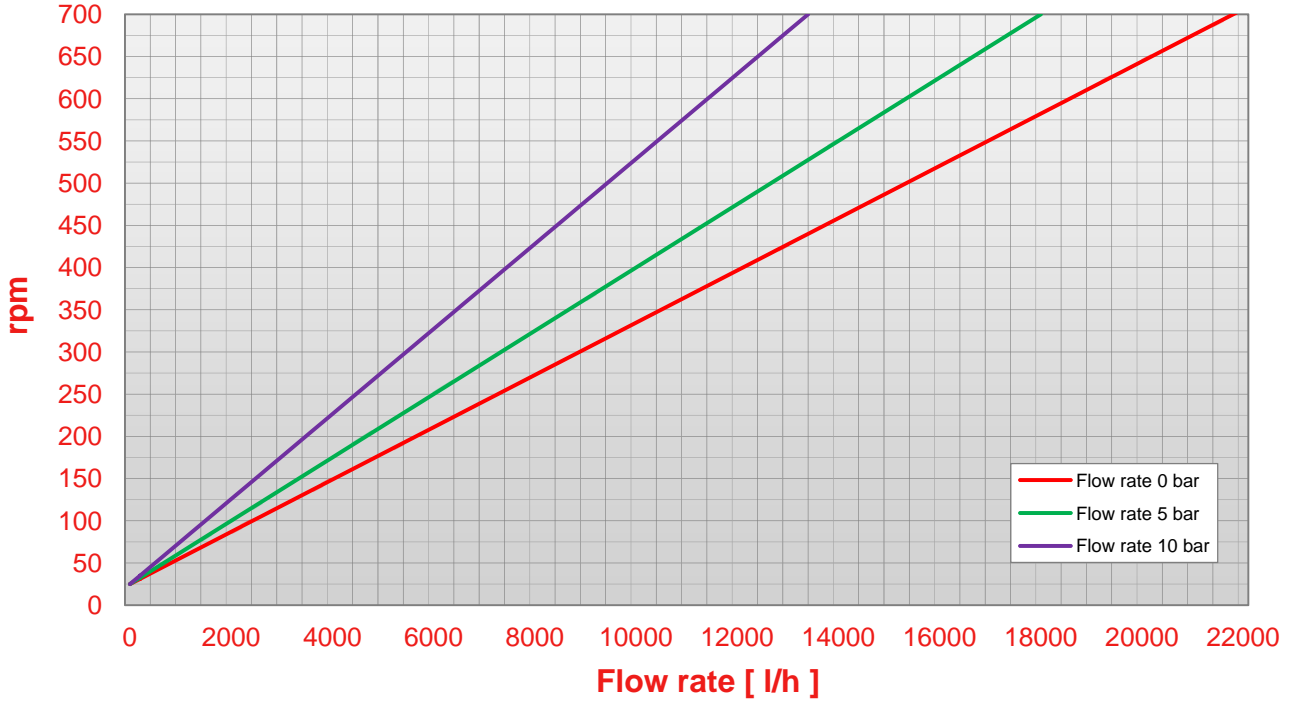

POMPE CUCCHI

N 750

Pump N 750 rpm - flow rate chart (viscosity 1 cps)

Pump N 750 rpm - flow rate chart (viscosity 100 cps)

POMPE CUCCHI

N 750

Pump N 750 rpm - flow rate chart (viscosity 1000 cps)

Pump N 750 pressure - abs. power chart (viscosity 50 cps)