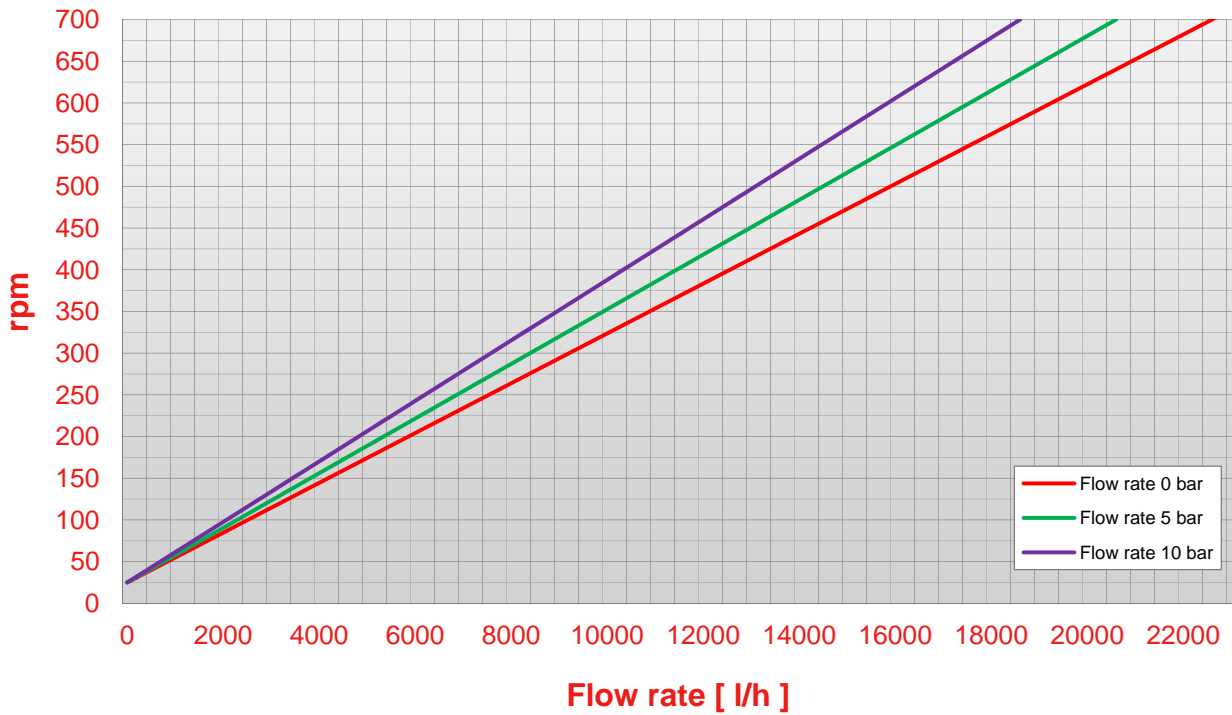

POMPE CUCCHI

N 750

Pump N 750 rpm - flow rate chart (viscosity 1 cps)

Pump N 750 rpm - flow rate chart (viscosity 100 cps)

POMPE CUCCHI

N 750

Pump N 750 rpm - flow rate chart (viscosity 1000 cps)

Pump N 750 pressure - abs. power chart (viscosity 50 cps)