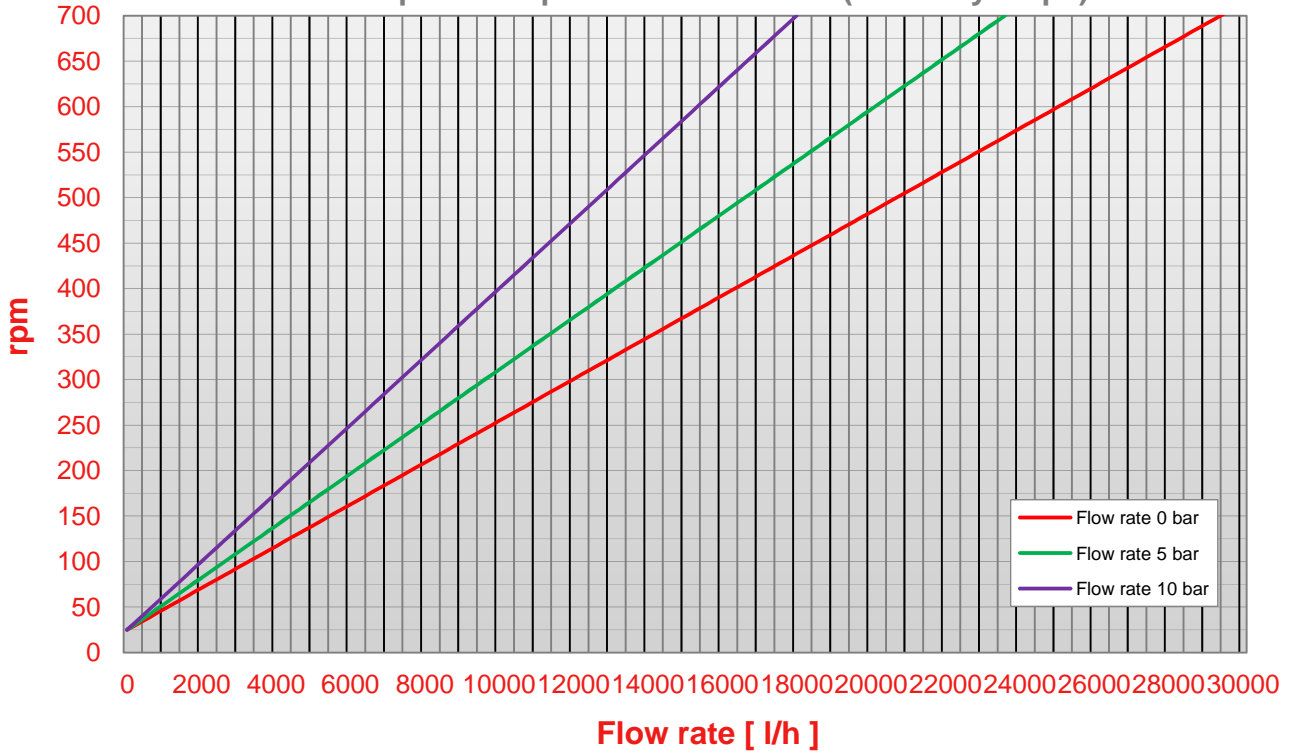

POMPE CUCCHI

N M00

Pump N M00 rpm - flow rate chart (viscosity 1 cps)

Pump N M00 rpm - flow rate chart (viscosity 100 cps)

N M00

Pump N M00 rpm - flow rate chart (viscosity 1000 cps)

Pump N M00 pressure - abs. power chart (viscosity 50 cps)