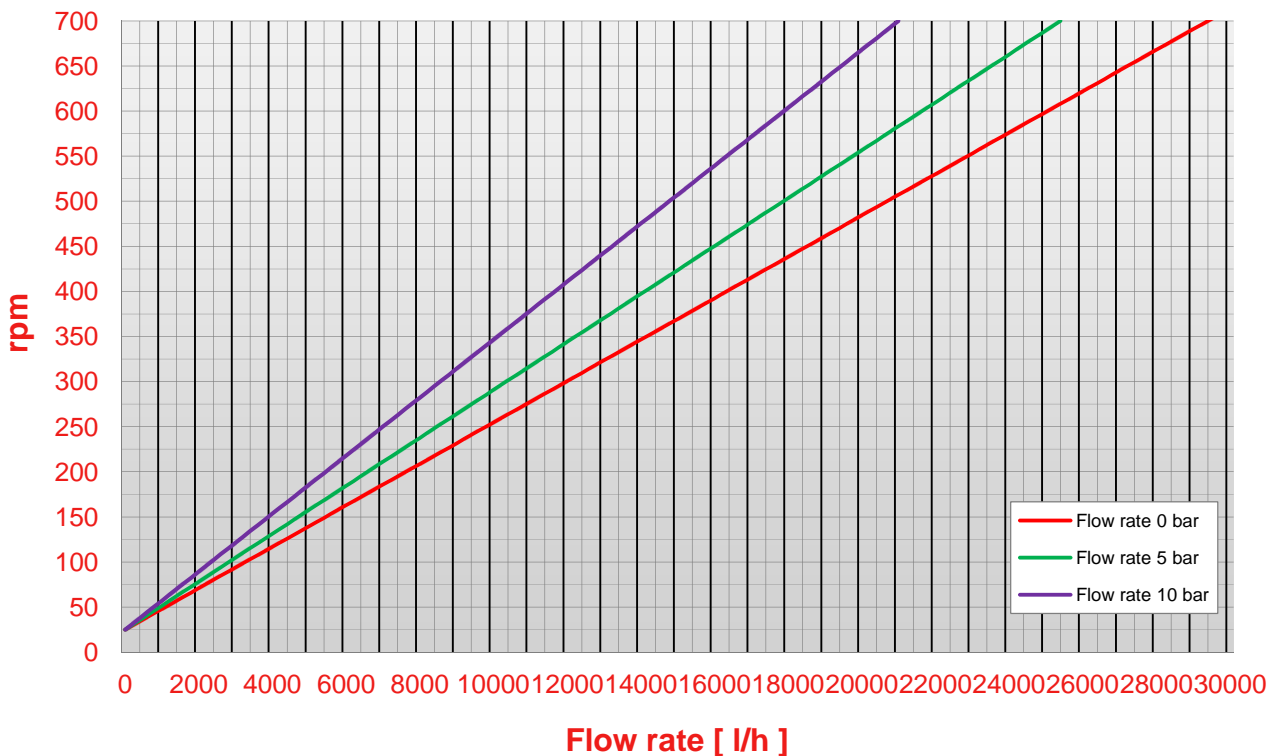

POMPE CUCCHI

N M00

Pump N M00 rpm - flow rate chart (viscosity 1 cps)

Pump N M00 rpm - flow rate chart (viscosity 100 cps)

N M00

Pump N M00 rpm - flow rate chart (viscosity 1000 cps)

Pump N M00 pressure - abs. power chart (viscosity 50 cps)