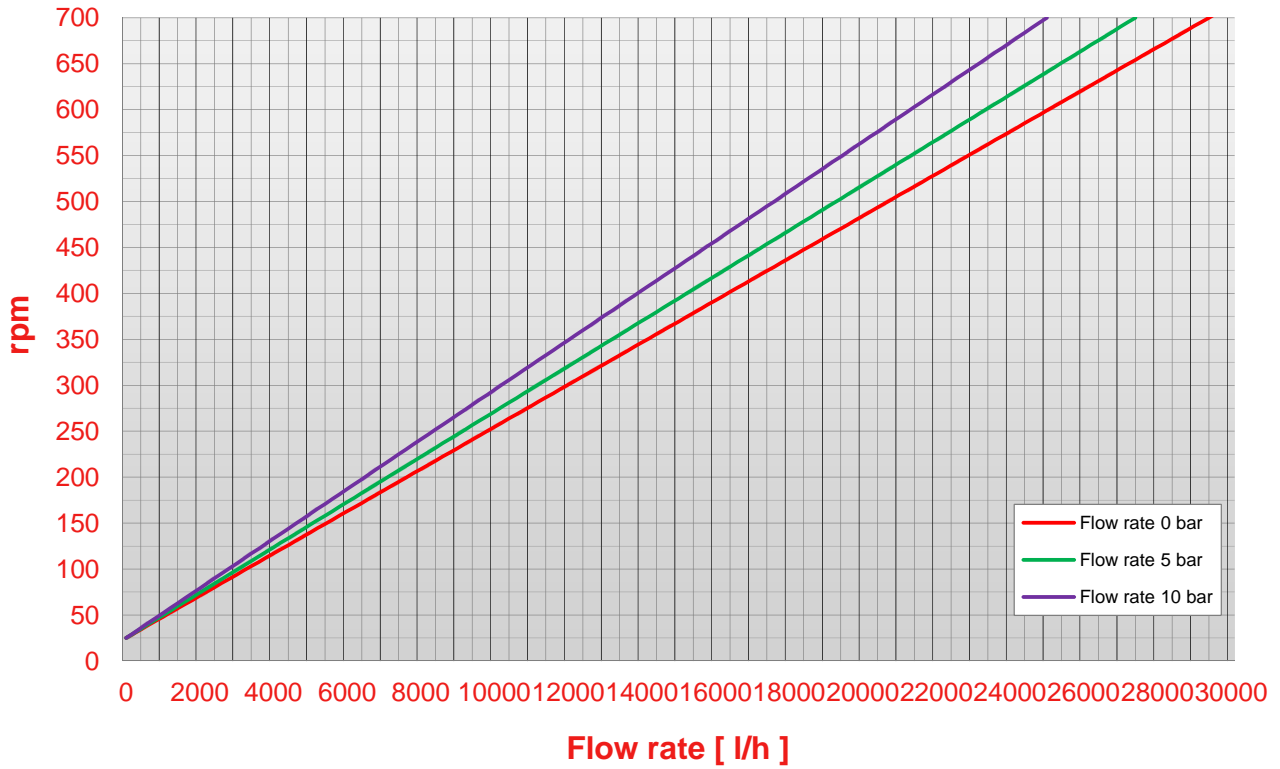

POMPE CUCCHI

N M00

Pump N M00 rpm - flow rate chart (viscosity 1 cps)

Pump N M00 rpm - flow rate chart (viscosity 100 cps)

N M00

Pump N M00 rpm - flow rate chart (viscosity 1000 cps)

Pump N M00 pressure - abs. power chart (viscosity 50 cps)