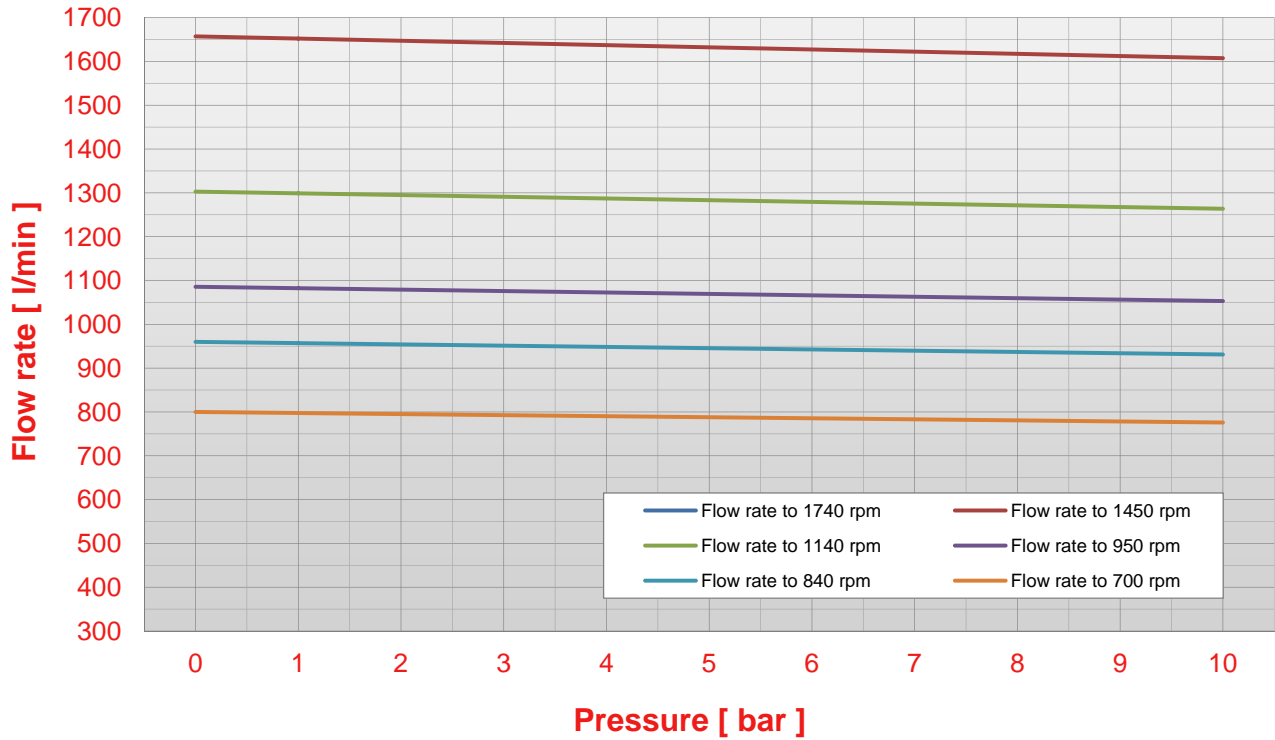

N M60

Pump N M60 pressure - flow rate chart (viscosity 50 cps)

Pump N M60 pressure - abs. power chart (viscosity 50 cps)